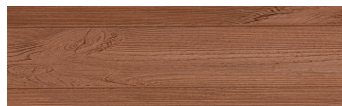

### Wood effect

Irish Oak

White Birch

Silver Grey

Kongo Wenge

Steel Grey

Light Beige

Norway Pine

Africa Ebony

Iberia Pine

Dark Brown

Canada Walnut

For more information on plasters and paints, go to [www.ceresit.en](http://www.ceresit.en)

\*The presented colours refer to plasters and paints offered by Ceresit. Due to the use of digital techniques, the presented colours might not represent the original ones, thus they cannot be considered as a reliable colour presentation. We recommend checking the authentic colour samples.