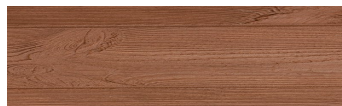

Bengal Teak

Wood effect

Irish Oak

White Birch

Silver Grey

Kongo Wenge

Steel Grey

Light Beige

Norway Pine

Africa Ebony

Iberia Pine

Dark Brown

Canada Walnut

For more information on plasters and paints, go to www.ceresit.en

*The presented colours refer to plasters and paints offered by Ceresit. Due to the use of digital techniques, the presented colours might not represent the original ones, thus they cannot be considered as a reliable colour presentation. We recommend checking the authentic colour samples.