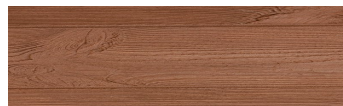

SilverGrey

Wood effect

Irish Oak

WhiteBirch

Bengal Teak

Kongo Wenge

SteelGrey

LightBeige

Norway Pine

AfricaEbony

Iberia Pine

DarkBrown

Canada Walnut

For more information on plasters and paints, go to
www.ceresit.en

*The presented colours refer to plasters and paints offered by Ceresit. Due to the use of digital techniques, the presented colours might not represent the original ones, thus they cannot be considered as a reliable colour presentation. We recommend checking the authentic colour samples.