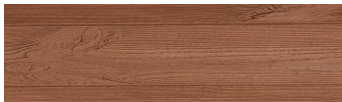

COLOUR DETAILS

SilverGrey

Wood effect

Irish Oak

WhiteBirch

Bengal Teak

Kongo Wenge

SteelGrey

LightBeige

Norway Pine

AfricaEbony

Iberia Pine

DarkBrown

Canada Walnut

For more information on plasters and paints, go to www.ceresit.en

*The presented colours refer to plasters and paints offered by Ceresit. Due to the use of digital techniques, the presented colours might not represent the original ones, thus they cannot be considered as a reliable colour presentation. We recommend checking the authentic colour samples.