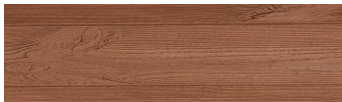

SilverGrey

Wood effect

Irish Oak

WhiteBirch

Bengal Teak

Kongo Wenge

SteelGrey

LightBeige

Norway Pine

AfricaEbony

Iberia Pine

DarkBrown

Canada Walnut

For more information on plasters and paints, go to www.ceresit.en

*The presented colours refer to plasters and paints offered by Ceresit. Due to the use of digital techniques, the presented colours might not represent the original ones, thus they cannot be considered as a reliable colour presentation. We recommend checking the authentic colour samples.