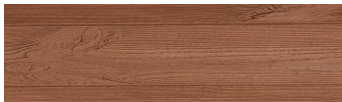

WhiteBirch

Wood effect

Irish Oak

SilverGrey

Bengal Teak

Kongo Wenge

SteelGrey

LightBeige

Norway Pine

AfricaEbony

Iberia Pine

DarkBrown

Canada Walnut

For more information on plasters and paints, go to www.ceresit.en

*The presented colours refer to plasters and paints offered by Ceresit. Due to the use of digital techniques, the presented colours might not represent the original ones, thus they cannot be considered as a reliable colour presentation. We recommend checking the authentic colour samples.