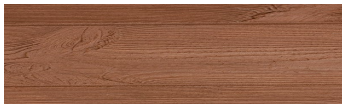

WhiteBirch

Wood effect

Irish Oak

SilverGrey

Bengal Teak

Kongo Wenge

SteelGrey

LightBeige

Norway Pine

AfricaEbony

Iberia Pine

DarkBrown

Canada Walnut

For more information on plasters and paints, go to www.ceresit.en

*The presented colours refer to plasters and paints offered by Ceresit. Due to the use of digital techniques, the presented colours might not represent the original ones, thus they cannot be considered as a reliable colour presentation. We recommend checking the authentic colour samples.