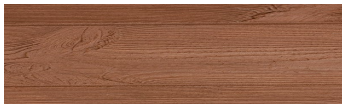

### Wood effect

Irish Oak

SilverGrey

Bengal Teak

Kongo Wenge

SteelGrey

LightBeige

Norway Pine

AfricaEbony

Iberia Pine

DarkBrown

Canada Walnut

For more information on plasters and paints, go to [www.ceresit.en](http://www.ceresit.en)

\*The presented colours refer to plasters and paints offered by Ceresit. Due to the use of digital techniques, the presented colours might not represent the original ones, thus they cannot be considered as a reliable colour presentation. We recommend checking the authentic colour samples.