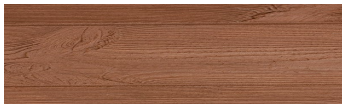

COLOUR DETAILS

Irish Oak

Wood effect

WhiteBirch

SilverGrey

Bengal Teak

Kongo Wenge

SteelGrey

LightBeige

Norway Pine

AfricaEbony

Iberia Pine

DarkBrown

Canada Walnut

For more information on plasters and paints, go to www.ceresit.en

*The presented colours refer to plasters and paints offered by Ceresit. Due to the use of digital techniques, the presented colours might not represent the original ones, thus they cannot be considered as a reliable colour presentation. We recommend checking the authentic colour samples.