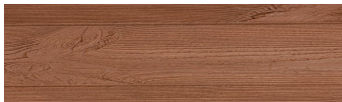

Irish Oak

Wood effect

WhiteBirch

SilverGrey

Bengal Teak

Kongo Wenge

SteelGrey

LightBeige

Norway Pine

AfricaEbony

Iberia Pine

DarkBrown

Canada Walnut

For more information on plasters and paints, go to www.ceresit.en

*The presented colours refer to plasters and paints offered by Ceresit. Due to the use of digital techniques, the presented colours might not represent the original ones, thus they cannot be considered as a reliable colour presentation. We recommend checking the authentic colour samples.