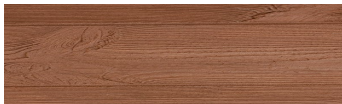

# COLOUR DETAILS

**Irish Oak**

**Wood effect**

WhiteBirch

SilverGrey

Bengal Teak

Kongo Wenge

SteelGrey

LightBeige

Norway Pine

AfricaEbony

Iberia Pine

DarkBrown

Canada Walnut

For more information on plasters and paints, go to [www.ceresit.en](http://www.ceresit.en)

\*The presented colours refer to plasters and paints offered by Ceresit. Due to the use of digital techniques, the presented colours might not represent the original ones, thus they cannot be considered as a reliable colour presentation. We recommend checking the authentic colour samples.