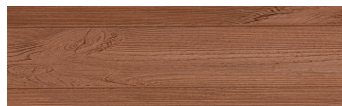

COLOUR DETAILS

Irish Oak

Wood effect

WhiteBirch

SilverGrey

Bengal Teak

Kongo Wenge

SteelGrey

LightBeige

Norway Pine

AfricaEbony

Iberia Pine

DarkBrown

Canada Walnut

For more information on plasters and paints, go to
www.ceresit.en

*The presented colours refer to plasters and paints offered by Ceresit. Due to the use of digital techniques, the presented colours might not represent the original ones, thus they cannot be considered as a reliable colour presentation. We recommend checking the authentic colour samples.