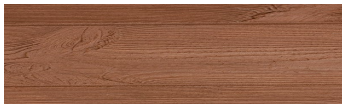

Irish Oak

Wood effect

WhiteBirch

SilverGrey

Bengal Teak

Kongo Wenge

SteelGrey

LightBeige

Norway Pine

AfricaEbony

Iberia Pine

DarkBrown

Canada Walnut

For more information on plasters and paints, go to www.ceresit.en

*The presented colours refer to plasters and paints offered by Ceresit. Due to the use of digital techniques, the presented colours might not represent the original ones, thus they cannot be considered as a reliable colour presentation. We recommend checking the authentic colour samples.