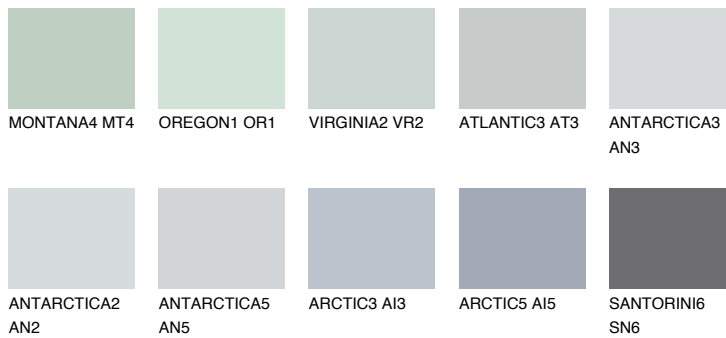

COLOUR DETAILS

ARCTIC1 AI1

64% **TSR** 61%

Matching colours

COLOURS

INTENSE

For more information on plasters and paints, go to www.ceresit.en

*The presented colours refer to plasters and paints offered by Ceresit. Due to the use of digital techniques, the presented colours might not represent the original ones, thus they cannot be considered as a reliable colour presentation. We recommend checking the authentic colour samples.