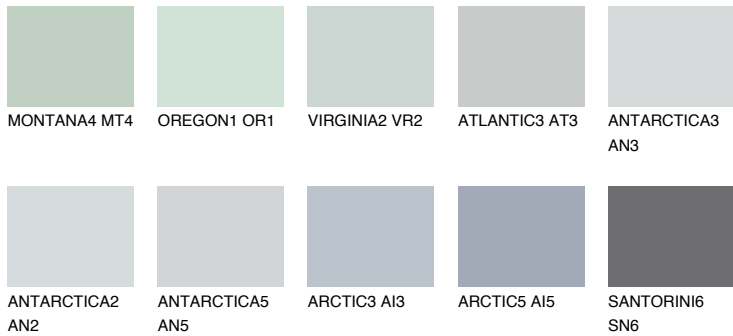

COLOUR DETAILS

ARCTIC1 AI1

64% **TSR** 61%

Matching colours

COLOURS

INTENSE

For more information on plasters and paints, go to www.ceresit.en

*The presented colours refer to plasters and paints offered by Ceresit. Due to the use of digital techniques, the presented colours might not represent the original ones, thus they cannot be considered as a reliable colour presentation. We recommend checking the authentic colour samples.