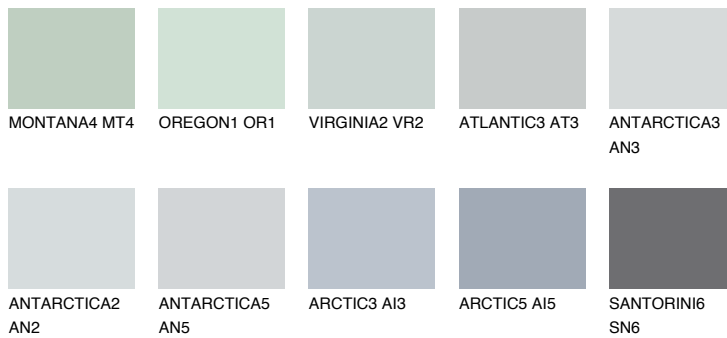

COLOUR DETAILS

ARCTIC1 AI1

64% **TSR** 61%

Matching colours

COLOURS

INTENSE

For more information on plasters and paints, go to www.ceresit.en

*The presented colours refer to plasters and paints offered by Ceresit. Due to the use of digital techniques, the presented colours might not represent the original ones, thus they cannot be considered as a reliable colour presentation. We recommend checking the authentic colour samples.