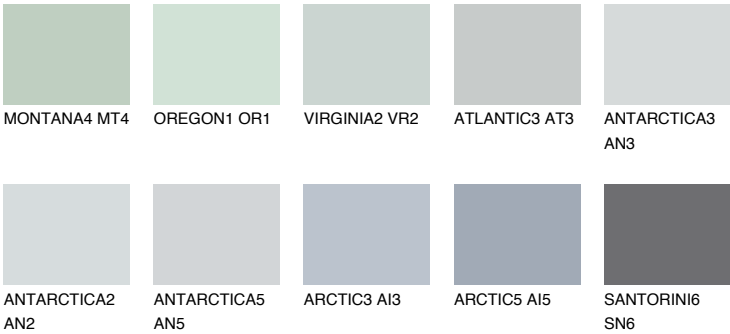

ARCTIC1 AI1

64% **TSR** 61%

Matching colours

COLOURS

INTENSE

For more information on plasters and paints, go to www.ceresit.en

*The presented colours refer to plasters and paints offered by Ceresit. Due to the use of digital techniques, the presented colours might not represent the original ones, thus they cannot be considered as a reliable colour presentation. We recommend checking the authentic colour samples.