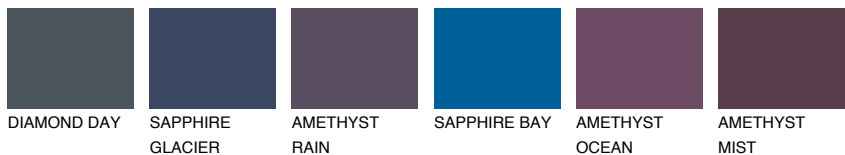

COLOUR DETAILS

ARCTIC1 AI1

64% **TSR** 61%

Matching colours

COLOURS

INTENSE

For more information on plasters and paints, go to www.ceresit.en

*The presented colours refer to plasters and paints offered by Ceresit. Due to the use of digital techniques, the presented colours might not represent the original ones, thus they cannot be considered as a reliable colour presentation. We recommend checking the authentic colour samples.