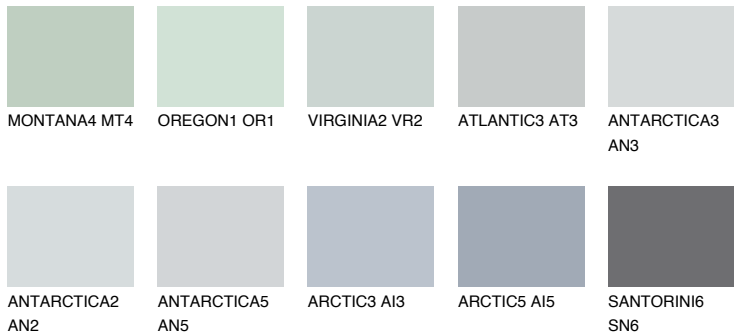

# COLOUR DETAILS

## ARCTIC1 AI1

64% **TSR** 61%

### Matching colours

#### COLOURS