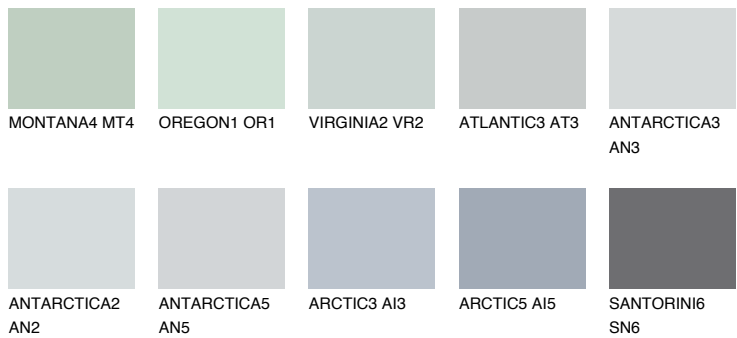

# COLOUR DETAILS

## ARCTIC1 AI1

64% **TSR** 61%

### Matching colours

#### COLOURS