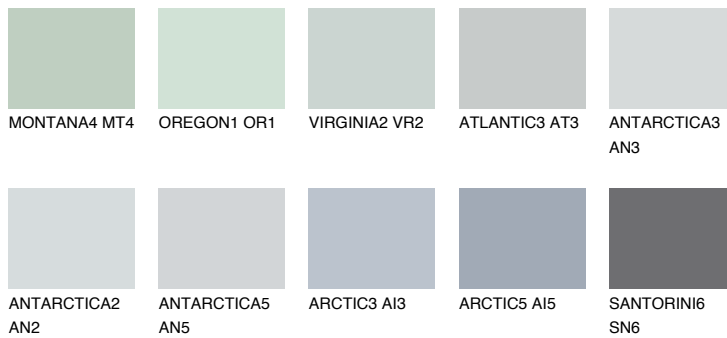

# COLOUR DETAILS

## ARCTIC1 AI1

64% **TSR** 61%

### Matching colours

#### COLOURS