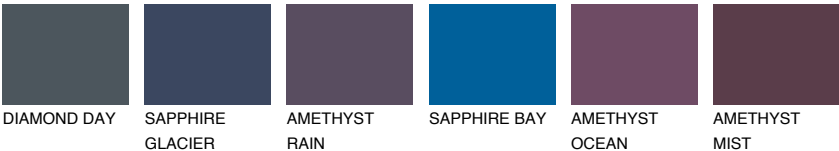

ARCTIC1 AI1

64% **TSR** 61%

Matching colours

COLOURS

INTENSE

For more information on plasters and paints, go to www.ceresit.en

*The presented colours refer to plasters and paints offered by Ceresit. Due to the use of digital techniques, the presented colours might not represent the original ones, thus they cannot be considered as a reliable colour presentation. We recommend checking the authentic colour samples.