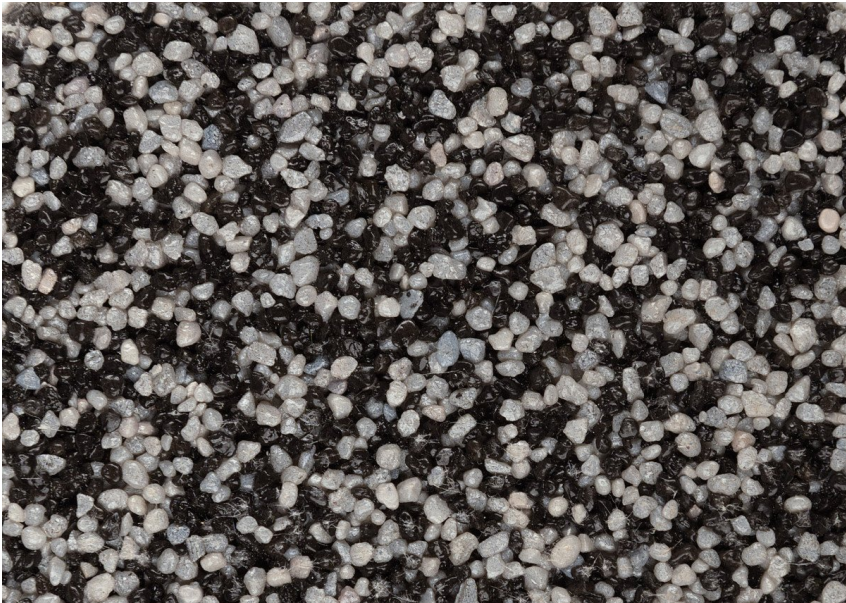

# COLOUR DETAILS

Tibet6

For more information on plasters and paints, go to [www.ceresit.en](http://www.ceresit.en)

\*The presented colours refer to plasters and paints offered by Ceresit. Due to the use of digital techniques, the presented colours might not represent the original ones, thus they cannot be considered as a reliable colour presentation. We recommend checking the authentic colour samples.