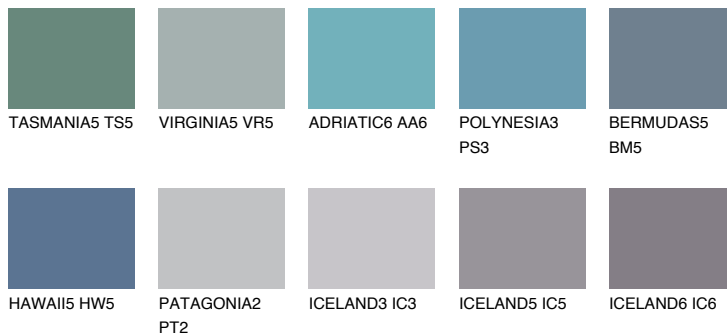

COLOUR DETAILS

BERMUDAS6 BM6

☀️ 15% **TSR 15%**

Matching colours

COLOURS

INTENSE

For more information on plasters and paints, go to www.ceresit.en

*The presented colours refer to plasters and paints offered by Ceresit. Due to the use of digital techniques, the presented colours might not represent the original ones, thus they cannot be considered as a reliable colour presentation. We recommend checking the authentic colour samples.