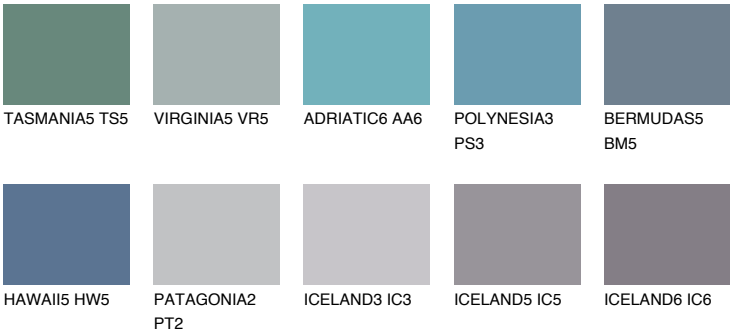

BERMUDAS6 BM6

☀ 15% **TSR** 15%

Matching colours

COLOURS

INTENSE

For more information on plasters and paints, go to www.ceresit.en

*The presented colours refer to plasters and paints offered by Ceresit. Due to the use of digital techniques, the presented colours might not represent the original ones, thus they cannot be considered as a reliable colour presentation. We recommend checking the authentic colour samples.