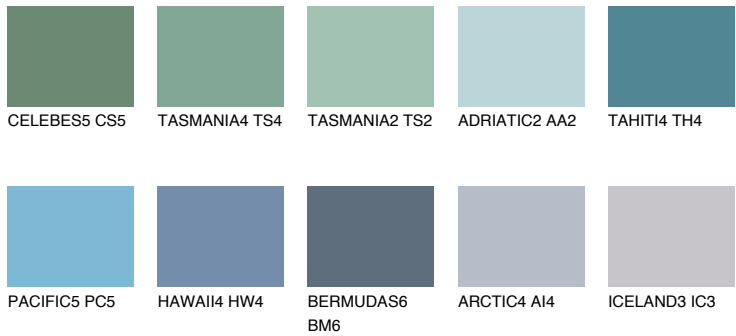

COLOUR DETAILS

ADRIATIC6 AA6

38% TSR 50%

Matching colours

COLOURS

INTENSE

For more information on plasters and paints, go to www.ceresit.en

*The presented colours refer to plasters and paints offered by Ceresit. Due to the use of digital techniques, the presented colours might not represent the original ones, thus they cannot be considered as a reliable colour presentation. We recommend checking the authentic colour samples.