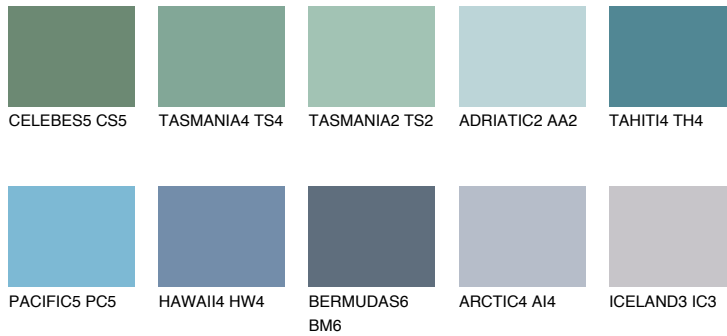

COLOUR DETAILS

ADRIATIC6 AA6

38% TSR 50%

Matching colours

COLOURS

INTENSE

For more information on plasters and paints, go to www.ceresit.en

*The presented colours refer to plasters and paints offered by Ceresit. Due to the use of digital techniques, the presented colours might not represent the original ones, thus they cannot be considered as a reliable colour presentation. We recommend checking the authentic colour samples.