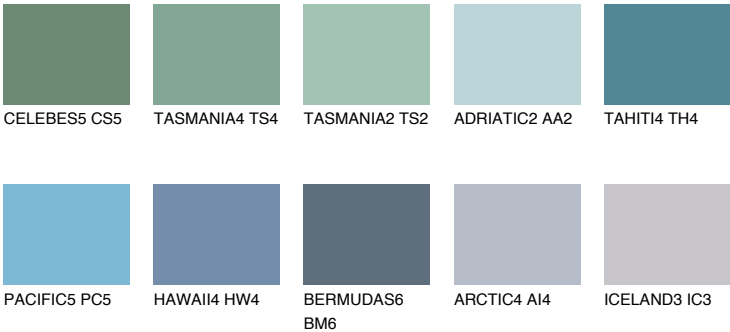

ADRIATIC6 AA6

38% TSR 50%

Matching colours

COLOURS

INTENSE

For more information on plasters and paints, go to www.ceresit.en

*The presented colours refer to plasters and paints offered by Ceresit. Due to the use of digital techniques, the presented colours might not represent the original ones, thus they cannot be considered as a reliable colour presentation. We recommend checking the authentic colour samples.