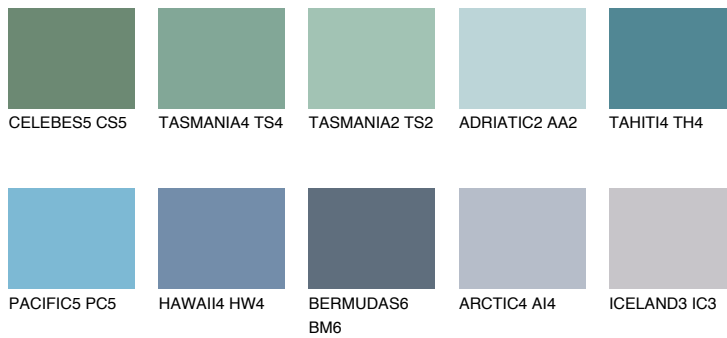

COLOUR DETAILS

ADRIATIC6 AA6

38% TSR 50%

Matching colours

COLOURS

INTENSE

For more information on plasters and paints, go to www.ceresit.en

*The presented colours refer to plasters and paints offered by Ceresit. Due to the use of digital techniques, the presented colours might not represent the original ones, thus they cannot be considered as a reliable colour presentation. We recommend checking the authentic colour samples.