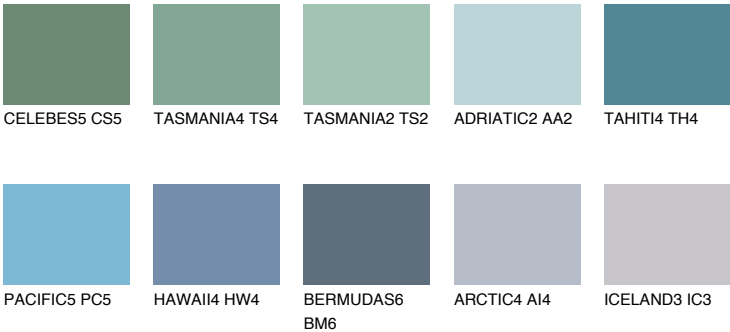

ADRIATIC6 AA6

38% **TSR** 50%

Matching colours

COLOURS

INTENSE

For more information on plasters and paints, go to www.ceresit.en

*The presented colours refer to plasters and paints offered by Ceresit. Due to the use of digital techniques, the presented colours might not represent the original ones, thus they cannot be considered as a reliable colour presentation. We recommend checking the authentic colour samples.