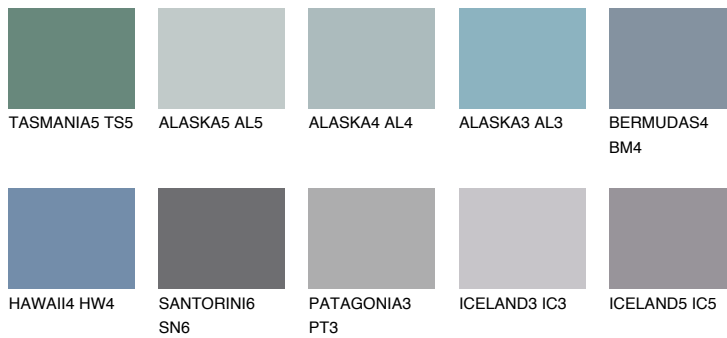

BERMUDAS5 BM5

21% **TSR** 23%

Matching colours

COLOURS

INTENSE

For more information on plasters and paints, go to www.ceresit.en

*The presented colours refer to plasters and paints offered by Ceresit. Due to the use of digital techniques, the presented colours might not represent the original ones, thus they cannot be considered as a reliable colour presentation. We recommend checking the authentic colour samples.