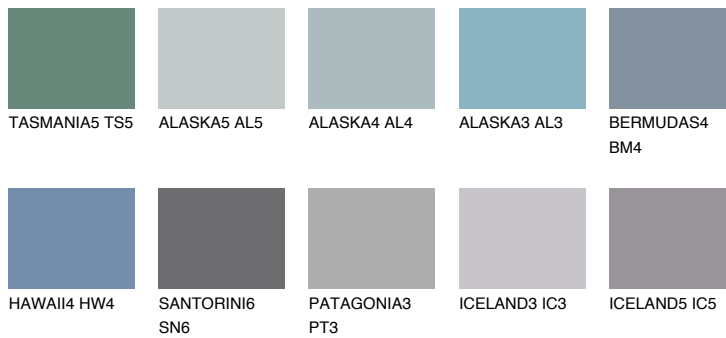

BERMUDAS5 BM5

21% **TSR** 23%

Matching colours

COLOURS

INTENSE

For more information on plasters and paints, go to www.ceresit.en

*The presented colours refer to plasters and paints offered by Ceresit. Due to the use of digital techniques, the presented colours might not represent the original ones, thus they cannot be considered as a reliable colour presentation. We recommend checking the authentic colour samples.