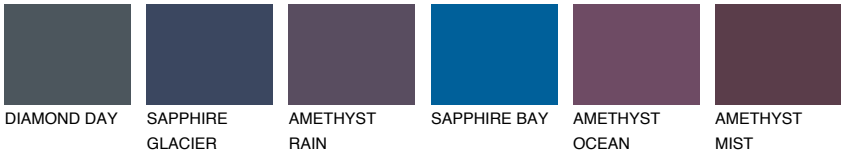

## BERMUDAS4 BM4

☀ 28%    **TSR** 27%

### Matching colours

#### COLOURS

#### INTENSE

For more information on plasters and paints, go to [www.ceresit.en](http://www.ceresit.en)

\*The presented colours refer to plasters and paints offered by Ceresit. Due to the use of digital techniques, the presented colours might not represent the original ones, thus they cannot be considered as a reliable colour presentation. We recommend checking the authentic colour samples.