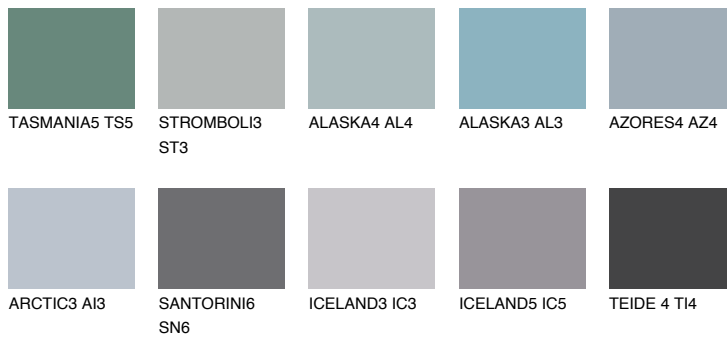

BERMUDAS4 BM4

☀ 28% **TSR** 27%

Matching colours

COLOURS

INTENSE

For more information on plasters and paints, go to www.ceresit.en

*The presented colours refer to plasters and paints offered by Ceresit. Due to the use of digital techniques, the presented colours might not represent the original ones, thus they cannot be considered as a reliable colour presentation. We recommend checking the authentic colour samples.