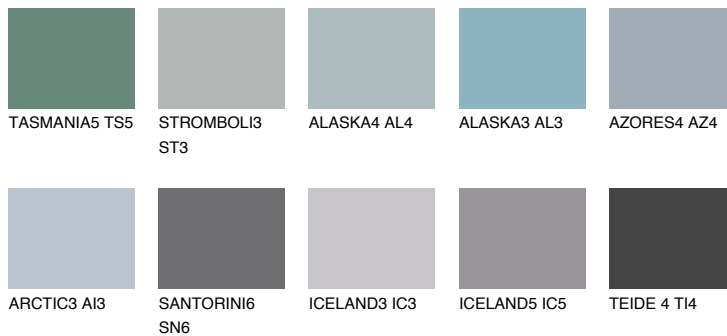

BERMUDAS4 BM4

☀️ 28% **TSR** 27%

Matching colours

COLOURS

INTENSE

For more information on plasters and paints, go to www.ceresit.en

*The presented colours refer to plasters and paints offered by Ceresit. Due to the use of digital techniques, the presented colours might not represent the original ones, thus they cannot be considered as a reliable colour presentation. We recommend checking the authentic colour samples.