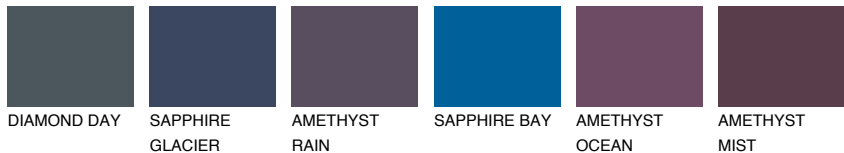

COLOUR DETAILS

BERMUDAS4 BM4

☀ 28%   **TSR** 27%

Matching colours

COLOURS

INTENSE

For more information on plasters and paints, go to www.ceresit.en

*The presented colours refer to plasters and paints offered by Ceresit. Due to the use of digital techniques, the presented colours might not represent the original ones, thus they cannot be considered as a reliable colour presentation. We recommend checking the authentic colour samples.