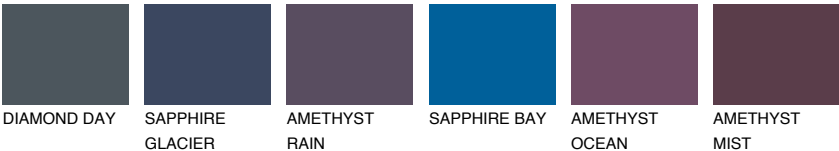

BERMUDAS4 BM4

☀ 28% **TSR** 27%

Matching colours

COLOURS

INTENSE

For more information on plasters and paints, go to www.ceresit.en

*The presented colours refer to plasters and paints offered by Ceresit. Due to the use of digital techniques, the presented colours might not represent the original ones, thus they cannot be considered as a reliable colour presentation. We recommend checking the authentic colour samples.