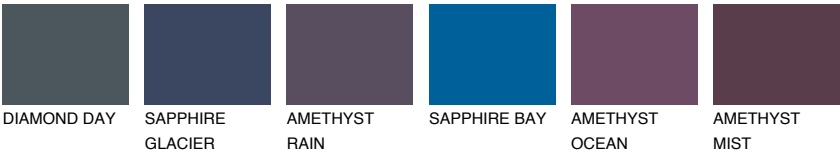

BERMUDAS4 BM4

☀ 28% **TSR** 27%

Matching colours

COLOURS

INTENSE

For more information on plasters and paints, go to www.ceresit.en

*The presented colours refer to plasters and paints offered by Ceresit. Due to the use of digital techniques, the presented colours might not represent the original ones, thus they cannot be considered as a reliable colour presentation. We recommend checking the authentic colour samples.