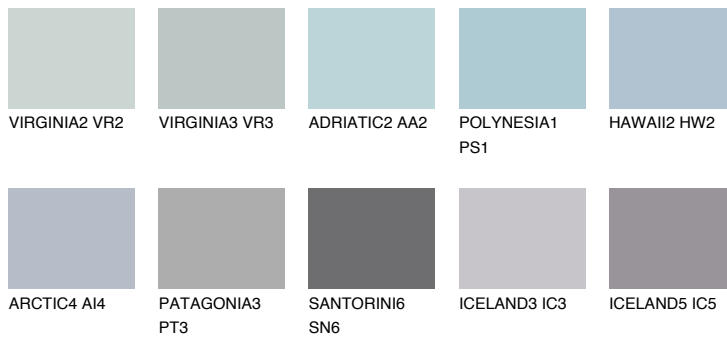

COLOUR DETAILS

BERMUDAS3 BM3

41% TSR 42%

Matching colours

COLOURS

INTENSE

For more information on plasters and paints, go to www.ceresit.en

*The presented colours refer to plasters and paints offered by Ceresit. Due to the use of digital techniques, the presented colours might not represent the original ones, thus they cannot be considered as a reliable colour presentation. We recommend checking the authentic colour samples.