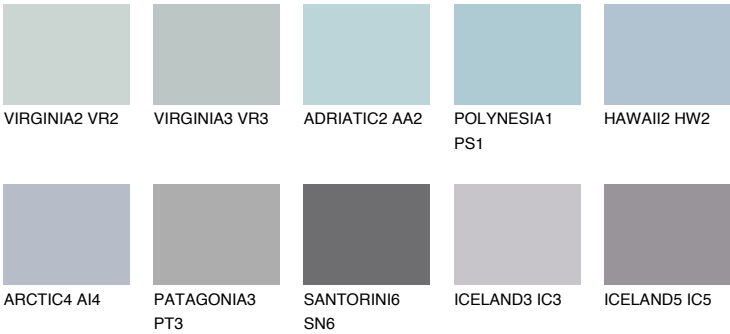

BERMUDAS3 BM3

41% TSR 42%

Matching colours

COLOURS

INTENSE

For more information on plasters and paints, go to www.ceresit.en

*The presented colours refer to plasters and paints offered by Ceresit. Due to the use of digital techniques, the presented colours might not represent the original ones, thus they cannot be considered as a reliable colour presentation. We recommend checking the authentic colour samples.