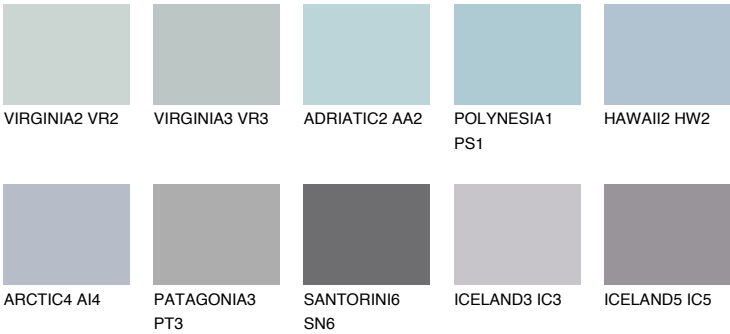

BERMUDAS3 BM3

☀️ 41% **TSR** 42%

Matching colours

COLOURS

INTENSE

For more information on plasters and paints, go to www.ceresit.en

*The presented colours refer to plasters and paints offered by Ceresit. Due to the use of digital techniques, the presented colours might not represent the original ones, thus they cannot be considered as a reliable colour presentation. We recommend checking the authentic colour samples.