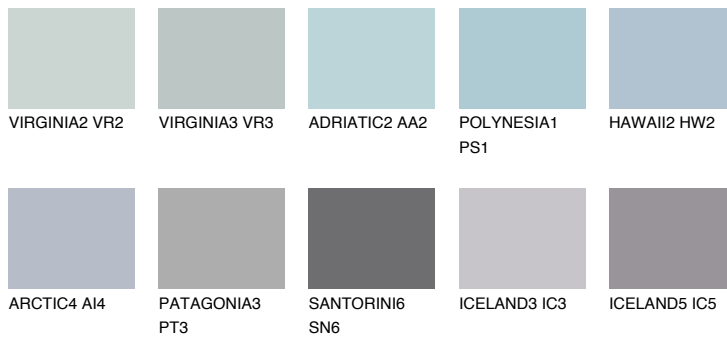

COLOUR DETAILS

BERMUDAS3 BM3

☀ 41% **TSR** 42%

Matching colours

COLOURS

INTENSE

For more information on plasters and paints, go to www.ceresit.en

*The presented colours refer to plasters and paints offered by Ceresit. Due to the use of digital techniques, the presented colours might not represent the original ones, thus they cannot be considered as a reliable colour presentation. We recommend checking the authentic colour samples.