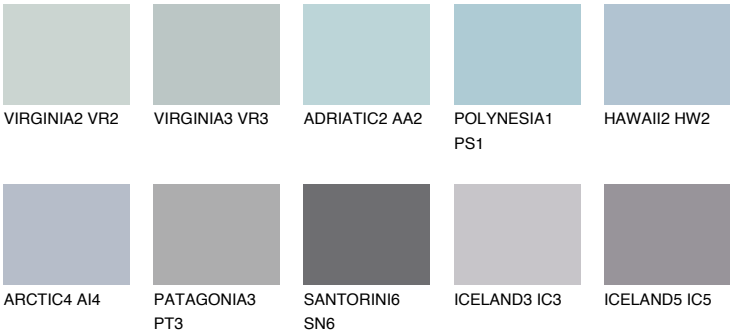

BERMUDAS3 BM3

☀ 41% **TSR** 42%

Matching colours

COLOURS

INTENSE

For more information on plasters and paints, go to www.ceresit.en

*The presented colours refer to plasters and paints offered by Ceresit. Due to the use of digital techniques, the presented colours might not represent the original ones, thus they cannot be considered as a reliable colour presentation. We recommend checking the authentic colour samples.