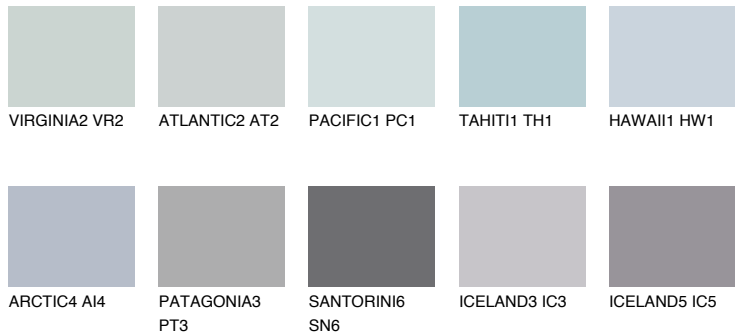

COLOUR DETAILS

BERMUDAS2 BM2

58% **TSR** 57%

Matching colours

COLOURS

INTENSE

For more information on plasters and paints, go to www.ceresit.en

*The presented colours refer to plasters and paints offered by Ceresit. Due to the use of digital techniques, the presented colours might not represent the original ones, thus they cannot be considered as a reliable colour presentation. We recommend checking the authentic colour samples.