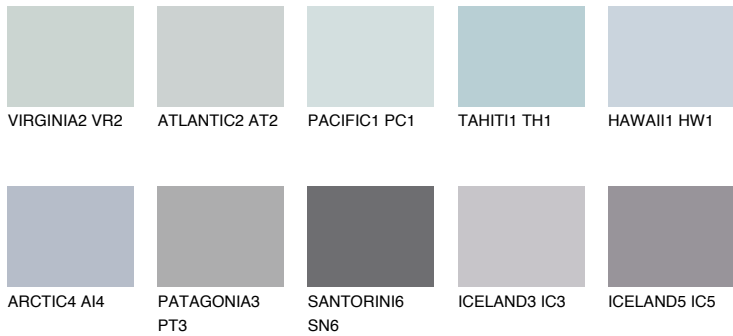

COLOUR DETAILS

BERMUDAS2 BM2

58% **TSR** 57%

Matching colours

COLOURS

INTENSE

For more information on plasters and paints, go to www.ceresit.en

*The presented colours refer to plasters and paints offered by Ceresit. Due to the use of digital techniques, the presented colours might not represent the original ones, thus they cannot be considered as a reliable colour presentation. We recommend checking the authentic colour samples.