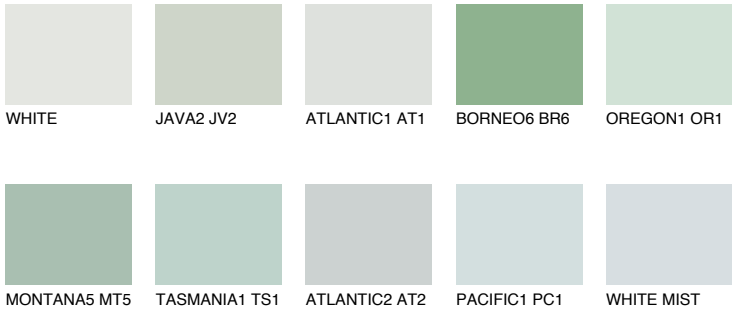

## WHITE ROCK

74% TSR 65%

### Matching colours

#### COLOURS

#### INTENSE

For more information on plasters and paints, go to [www.ceresit.en](http://www.ceresit.en)

\*The presented colours refer to plasters and paints offered by Ceresit. Due to the use of digital techniques, the presented colours might not represent the original ones, thus they cannot be considered as a reliable colour presentation. We recommend checking the authentic colour samples.