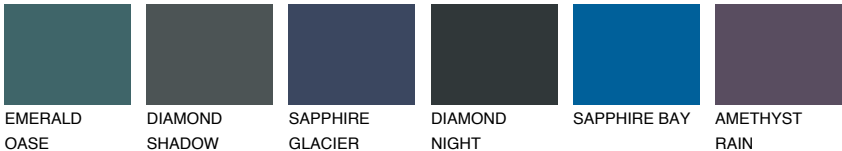

WHITE ROCK

74% TSR 65%

Matching colours

COLOURS

INTENSE

For more information on plasters and paints, go to www.ceresit.en

*The presented colours refer to plasters and paints offered by Ceresit. Due to the use of digital techniques, the presented colours might not represent the original ones, thus they cannot be considered as a reliable colour presentation. We recommend checking the authentic colour samples.