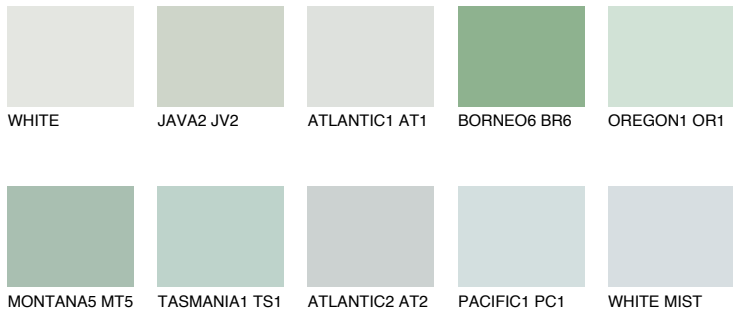

COLOUR DETAILS

WHITE ROCK

74% TSR 65%

Matching colours

COLOURS

INTENSE

For more information on plasters and paints, go to www.ceresit.en

*The presented colours refer to plasters and paints offered by Ceresit. Due to the use of digital techniques, the presented colours might not represent the original ones, thus they cannot be considered as a reliable colour presentation. We recommend checking the authentic colour samples.