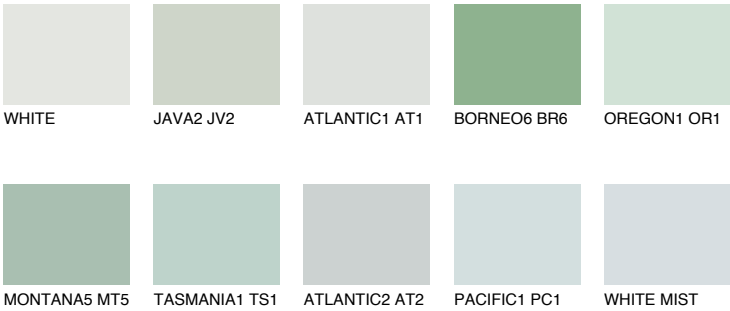

## WHITE ROCK

74% TSR 65%

### Matching colours

#### COLOURS

#### INTENSE

For more information on plasters and paints, go to [www.ceresit.en](http://www.ceresit.en)

\*The presented colours refer to plasters and paints offered by Ceresit. Due to the use of digital techniques, the presented colours might not represent the original ones, thus they cannot be considered as a reliable colour presentation. We recommend checking the authentic colour samples.