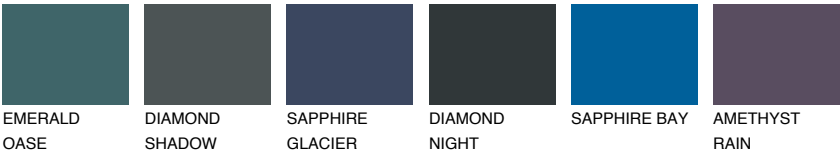

WHITE ROCK

74% TSR 65%

Matching colours

COLOURS

INTENSE

For more information on plasters and paints, go to www.ceresit.en

*The presented colours refer to plasters and paints offered by Ceresit. Due to the use of digital techniques, the presented colours might not represent the original ones, thus they cannot be considered as a reliable colour presentation. We recommend checking the authentic colour samples.