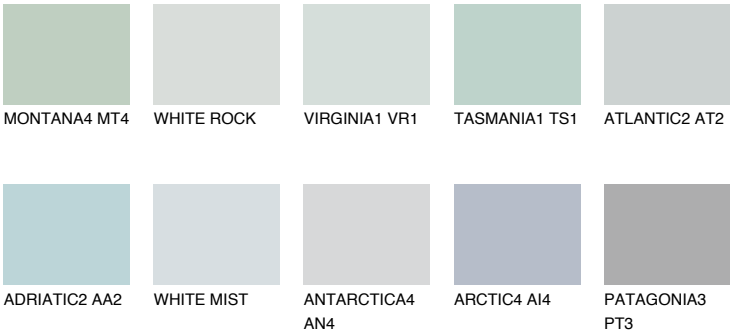

COLOUR DETAILS

WHITE ICE

79% **TSR** 70%

Matching colours

COLOURS

INTENSE

For more information on plasters and paints, go to www.ceresit.en

*The presented colours refer to plasters and paints offered by Ceresit. Due to the use of digital techniques, the presented colours might not represent the original ones, thus they cannot be considered as a reliable colour presentation. We recommend checking the authentic colour samples.