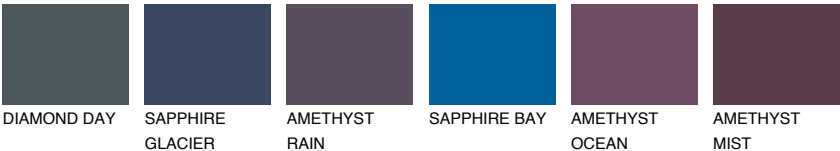

WHITE ICE

79% **TSR** 70%

Matching colours

COLOURS

INTENSE

For more information on plasters and paints, go to www.ceresit.en

*The presented colours refer to plasters and paints offered by Ceresit. Due to the use of digital techniques, the presented colours might not represent the original ones, thus they cannot be considered as a reliable colour presentation. We recommend checking the authentic colour samples.