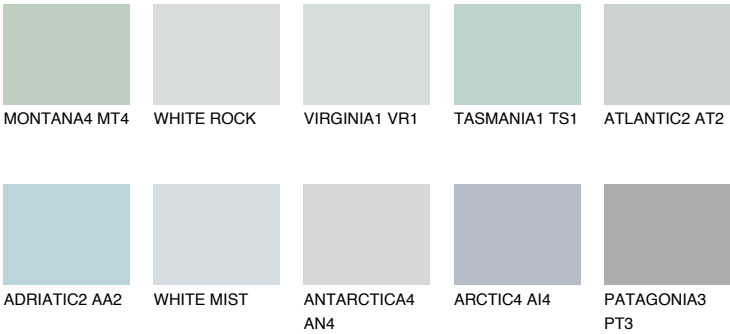

WHITE ICE

79% **TSR** 70%

Matching colours

COLOURS

INTENSE

For more information on plasters and paints, go to www.ceresit.en

*The presented colours refer to plasters and paints offered by Ceresit. Due to the use of digital techniques, the presented colours might not represent the original ones, thus they cannot be considered as a reliable colour presentation. We recommend checking the authentic colour samples.