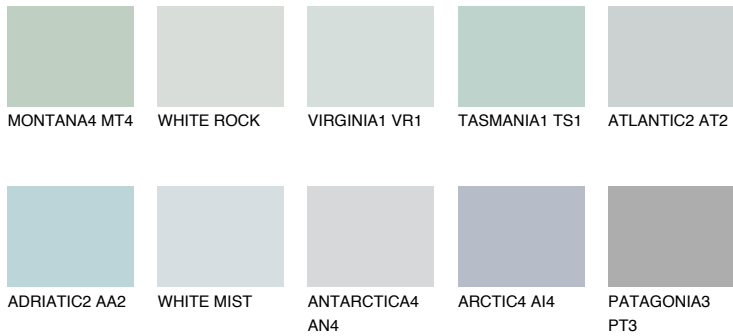

COLOUR DETAILS

WHITE ICE

79% **TSR** 70%

Matching colours

COLOURS

INTENSE

For more information on plasters and paints, go to www.ceresit.en

*The presented colours refer to plasters and paints offered by Ceresit. Due to the use of digital techniques, the presented colours might not represent the original ones, thus they cannot be considered as a reliable colour presentation. We recommend checking the authentic colour samples.