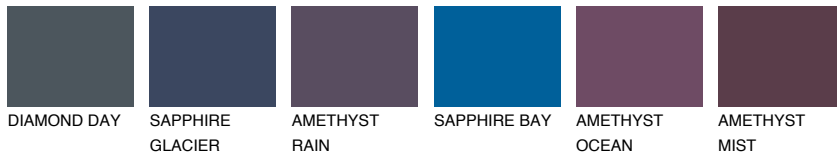

COLOUR DETAILS

WHITE ICE

79% **TSR** 70%

Matching colours

COLOURS

INTENSE

For more information on plasters and paints, go to www.ceresit.en

*The presented colours refer to plasters and paints offered by Ceresit. Due to the use of digital techniques, the presented colours might not represent the original ones, thus they cannot be considered as a reliable colour presentation. We recommend checking the authentic colour samples.