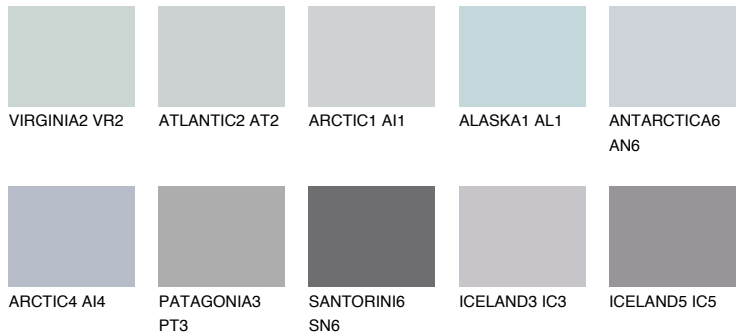

COLOUR DETAILS

BERMUDAS1 BM1

66% TSR 67%

Matching colours

COLOURS

INTENSE

For more information on plasters and paints, go to www.ceresit.en

*The presented colours refer to plasters and paints offered by Ceresit. Due to the use of digital techniques, the presented colours might not represent the original ones, thus they cannot be considered as a reliable colour presentation. We recommend checking the authentic colour samples.