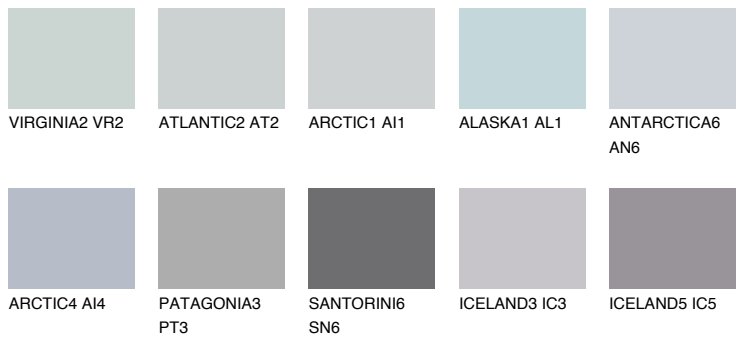

COLOUR DETAILS

BERMUDAS1 BM1

66% TSR 67%

Matching colours

COLOURS

INTENSE

For more information on plasters and paints, go to www.ceresit.en

*The presented colours refer to plasters and paints offered by Ceresit. Due to the use of digital techniques, the presented colours might not represent the original ones, thus they cannot be considered as a reliable colour presentation. We recommend checking the authentic colour samples.