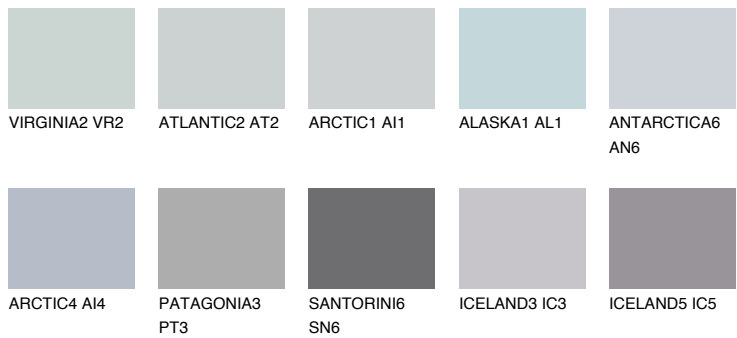

COLOUR DETAILS

BERMUDAS1 BM1

66% **TSR** 67%

Matching colours

COLOURS

INTENSE

For more information on plasters and paints, go to www.ceresit.en

*The presented colours refer to plasters and paints offered by Ceresit. Due to the use of digital techniques, the presented colours might not represent the original ones, thus they cannot be considered as a reliable colour presentation. We recommend checking the authentic colour samples.