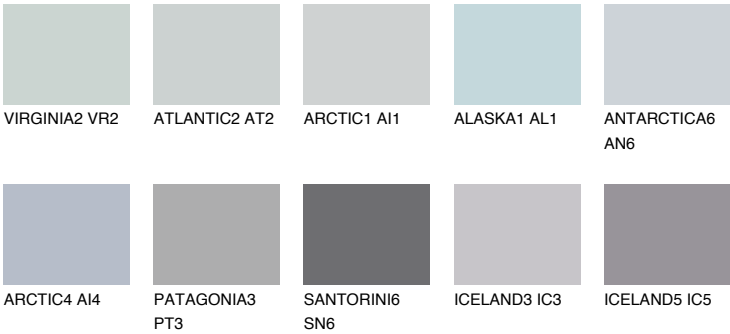

BERMUDAS1 BM1

66% **TSR** 67%

Matching colours

COLOURS

INTENSE

For more information on plasters and paints, go to www.ceresit.en

*The presented colours refer to plasters and paints offered by Ceresit. Due to the use of digital techniques, the presented colours might not represent the original ones, thus they cannot be considered as a reliable colour presentation. We recommend checking the authentic colour samples.