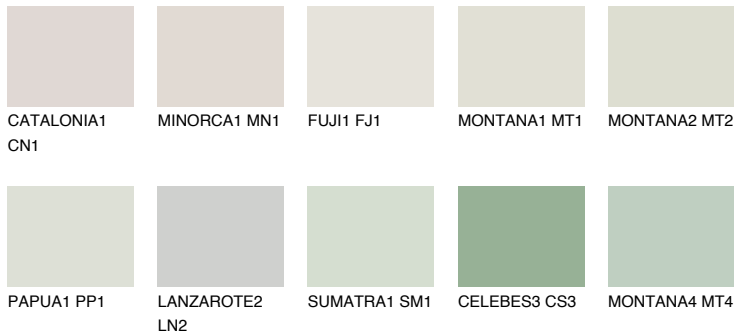

COLOUR DETAILS

WHITE DESERT

82% TSR 74%

Matching colours

COLOURS

INTENSE

For more information on plasters and paints, go to www.ceresit.en

*The presented colours refer to plasters and paints offered by Ceresit. Due to the use of digital techniques, the presented colours might not represent the original ones, thus they cannot be considered as a reliable colour presentation. We recommend checking the authentic colour samples.