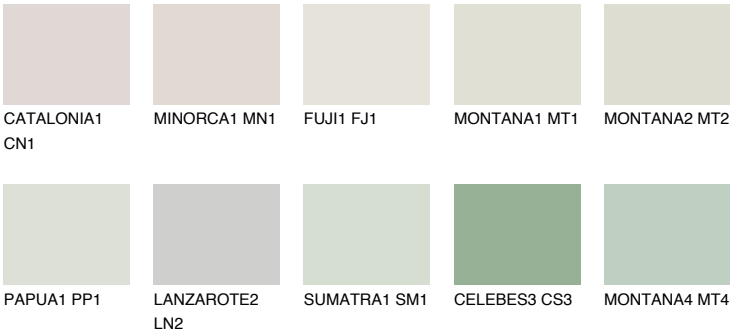

COLOUR DETAILS

WHITE DESERT

82% TSR 74%

Matching colours

COLOURS

INTENSE

For more information on plasters and paints, go to www.ceresit.en

*The presented colours refer to plasters and paints offered by Ceresit. Due to the use of digital techniques, the presented colours might not represent the original ones, thus they cannot be considered as a reliable colour presentation. We recommend checking the authentic colour samples.