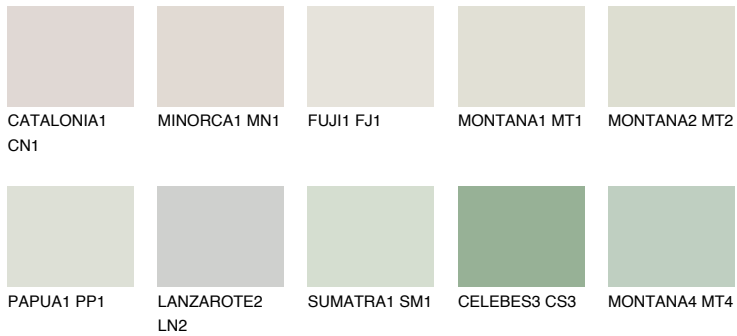

WHITE DESERT

82% **TSR** 74%

Matching colours

COLOURS

INTENSE

For more information on plasters and paints, go to www.ceresit.en

*The presented colours refer to plasters and paints offered by Ceresit. Due to the use of digital techniques, the presented colours might not represent the original ones, thus they cannot be considered as a reliable colour presentation. We recommend checking the authentic colour samples.