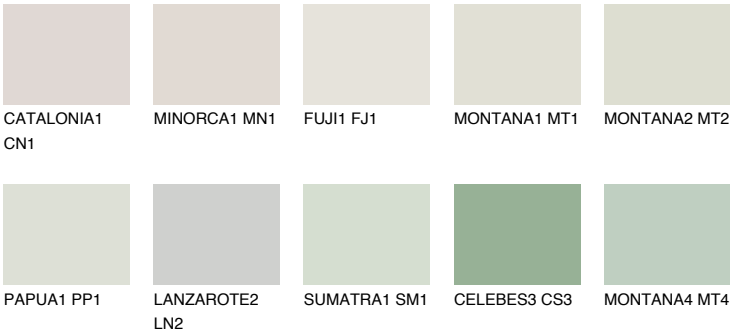

# COLOUR DETAILS

## WHITE DESERT

82% TSR 74%

### Matching colours

#### COLOURS