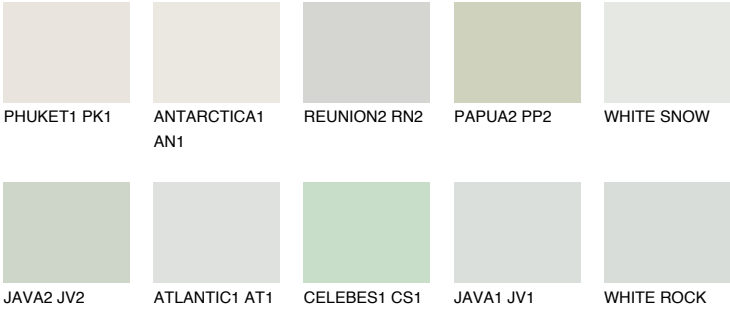

## WHITE

81% TSR 68%

### Matching colours

#### COLOURS

#### INTENSE

For more information on plasters and paints, go to [www.ceresit.en](http://www.ceresit.en)

\*The presented colours refer to plasters and paints offered by Ceresit. Due to the use of digital techniques, the presented colours might not represent the original ones, thus they cannot be considered as a reliable colour presentation. We recommend checking the authentic colour samples.