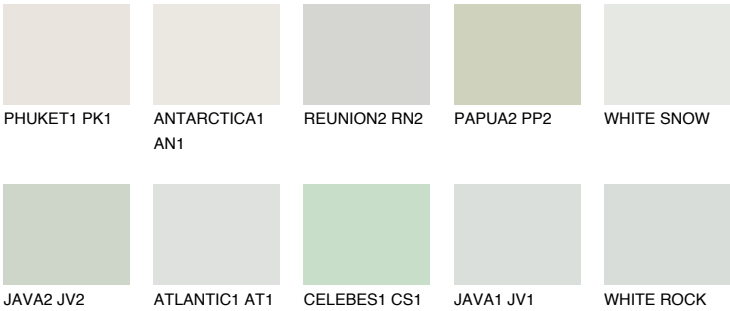

WHITE

81% TSR 68%

Matching colours

COLOURS

INTENSE

For more information on plasters and paints, go to www.ceresit.en

*The presented colours refer to plasters and paints offered by Ceresit. Due to the use of digital techniques, the presented colours might not represent the original ones, thus they cannot be considered as a reliable colour presentation. We recommend checking the authentic colour samples.