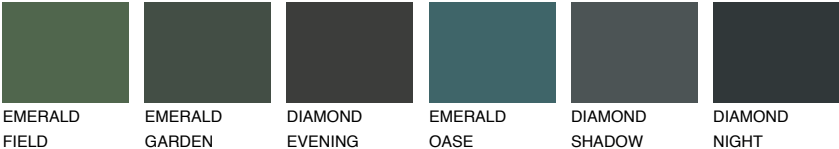

WHITE

81% TSR 68%

Matching colours

COLOURS

INTENSE

For more information on plasters and paints, go to www.ceresit.en

*The presented colours refer to plasters and paints offered by Ceresit. Due to the use of digital techniques, the presented colours might not represent the original ones, thus they cannot be considered as a reliable colour presentation. We recommend checking the authentic colour samples.