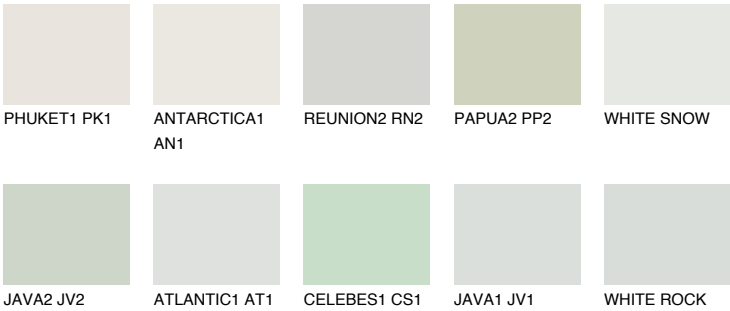

WHITE

81% **TSR** 68%

Matching colours

COLOURS

INTENSE

For more information on plasters and paints, go to www.ceresit.en

*The presented colours refer to plasters and paints offered by Ceresit. Due to the use of digital techniques, the presented colours might not represent the original ones, thus they cannot be considered as a reliable colour presentation. We recommend checking the authentic colour samples.