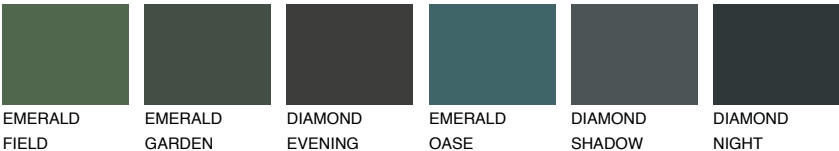

WHITE

81% TSR 68%

Matching colours

COLOURS

INTENSE

For more information on plasters and paints, go to www.ceresit.en

*The presented colours refer to plasters and paints offered by Ceresit. Due to the use of digital techniques, the presented colours might not represent the original ones, thus they cannot be considered as a reliable colour presentation. We recommend checking the authentic colour samples.