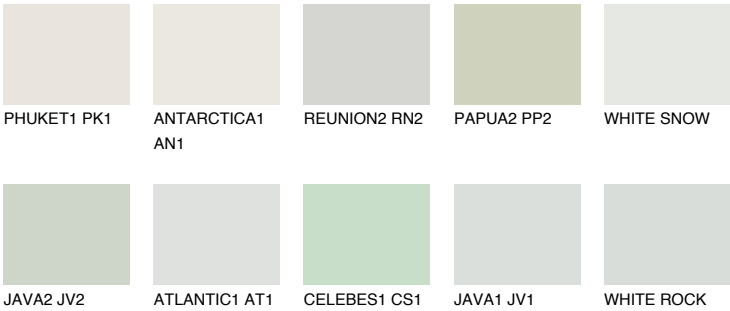

## WHITE

81% TSR 68%

## Matching colours

### COLOURS

### INTENSE

For more information on plasters and paints, go to [www.ceresit.en](http://www.ceresit.en)

\*The presented colours refer to plasters and paints offered by Ceresit. Due to the use of digital techniques, the presented colours might not represent the original ones, thus they cannot be considered as a reliable colour presentation. We recommend checking the authentic colour samples.