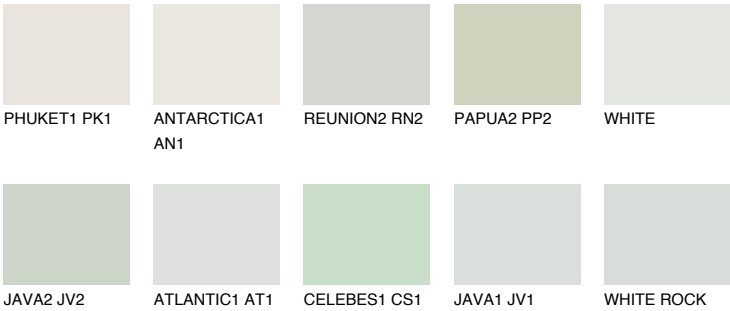

COLOUR DETAILS

WHITE SNOW

83% TSR 76%

Matching colours

COLOURS

INTENSE

For more information on plasters and paints, go to www.ceresit.en

*The presented colours refer to plasters and paints offered by Ceresit. Due to the use of digital techniques, the presented colours might not represent the original ones, thus they cannot be considered as a reliable colour presentation. We recommend checking the authentic colour samples.