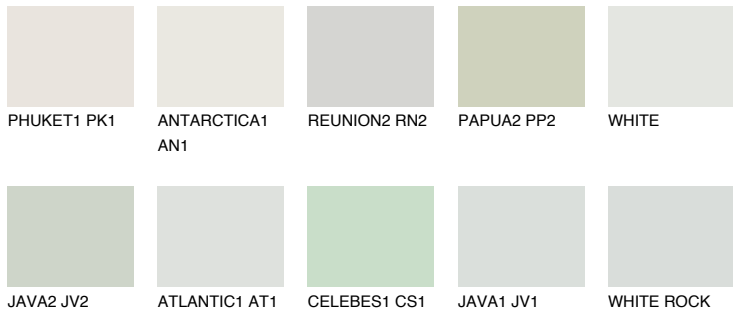

COLOUR DETAILS

WHITE SNOW

83% TSR 76%

Matching colours

COLOURS

INTENSE

For more information on plasters and paints, go to www.ceresit.en

*The presented colours refer to plasters and paints offered by Ceresit. Due to the use of digital techniques, the presented colours might not represent the original ones, thus they cannot be considered as a reliable colour presentation. We recommend checking the authentic colour samples.