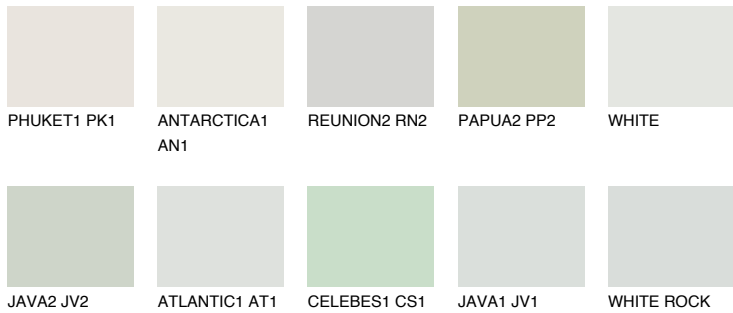

# COLOUR DETAILS

## WHITE SNOW

83% TSR 76%

### Matching colours

#### COLOURS