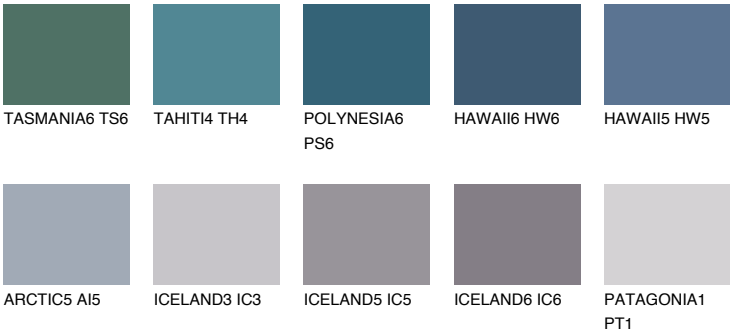

## SAPHIRE GLACIER

8%

### Matching colours

#### COLOURS

#### INTENSE

For more information on plasters and paints, go to [www.ceresit.en](http://www.ceresit.en)

\*The presented colours refer to plasters and paints offered by Ceresit. Due to the use of digital techniques, the presented colours might not represent the original ones, thus they cannot be considered as a reliable colour presentation. We recommend checking the authentic colour samples.