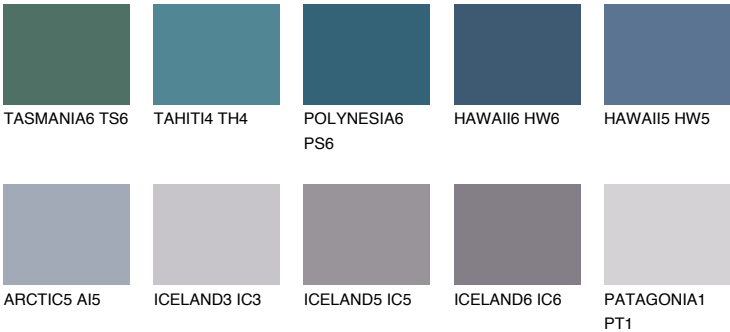

SAPHIRE GLACIER

8%

Matching colours

COLOURS

INTENSE

For more information on plasters and paints, go to www.ceresit.en

*The presented colours refer to plasters and paints offered by Ceresit. Due to the use of digital techniques, the presented colours might not represent the original ones, thus they cannot be considered as a reliable colour presentation. We recommend checking the authentic colour samples.