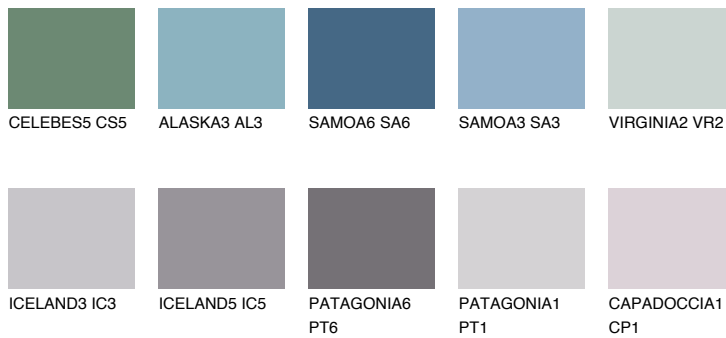

COLOUR DETAILS

SAPHIRE FJORD

9%

Matching colours

COLOURS

INTENSE

For more information on plasters and paints, go to www.ceresit.en

*The presented colours refer to plasters and paints offered by Ceresit. Due to the use of digital techniques, the presented colours might not represent the original ones, thus they cannot be considered as a reliable colour presentation. We recommend checking the authentic colour samples.