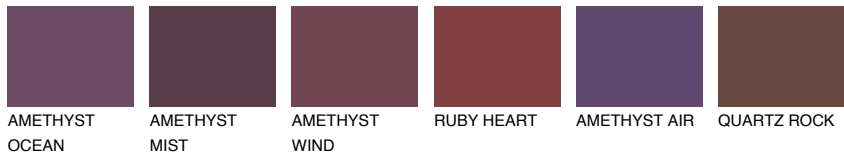

COLOUR DETAILS

SAPHIRE FJORD

9%

Matching colours

COLOURS

INTENSE

For more information on plasters and paints, go to www.ceresit.en

*The presented colours refer to plasters and paints offered by Ceresit. Due to the use of digital techniques, the presented colours might not represent the original ones, thus they cannot be considered as a reliable colour presentation. We recommend checking the authentic colour samples.