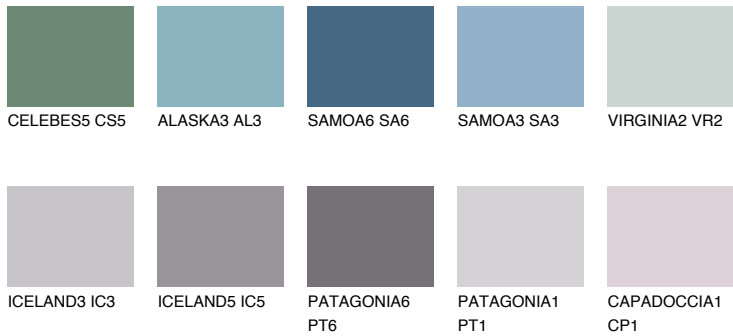

COLOUR DETAILS

SAPHIRE FJORD

9%

Matching colours

COLOURS

INTENSE

For more information on plasters and paints, go to www.ceresit.en

*The presented colours refer to plasters and paints offered by Ceresit. Due to the use of digital techniques, the presented colours might not represent the original ones, thus they cannot be considered as a reliable colour presentation. We recommend checking the authentic colour samples.