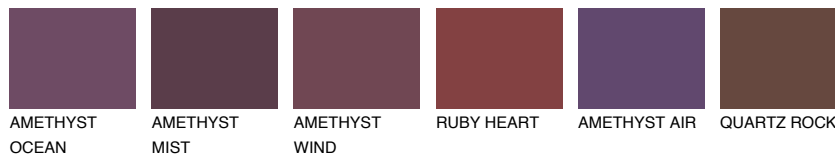

COLOUR DETAILS

SAPHIRE FJORD

9%

Matching colours

COLOURS

INTENSE

For more information on plasters and paints, go to www.ceresit.en

*The presented colours refer to plasters and paints offered by Ceresit. Due to the use of digital techniques, the presented colours might not represent the original ones, thus they cannot be considered as a reliable colour presentation. We recommend checking the authentic colour samples.