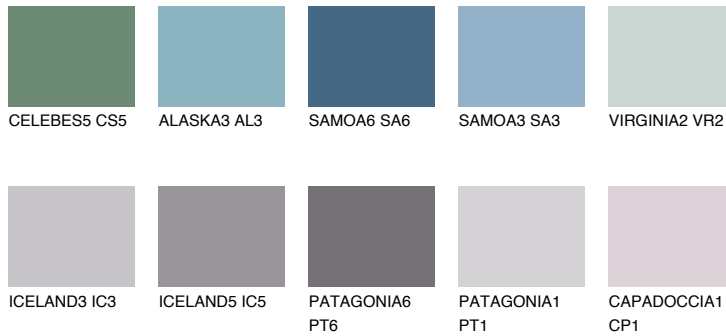

# COLOUR DETAILS

## SAPHIRE FJORD

9%

### Matching colours

#### COLOURS