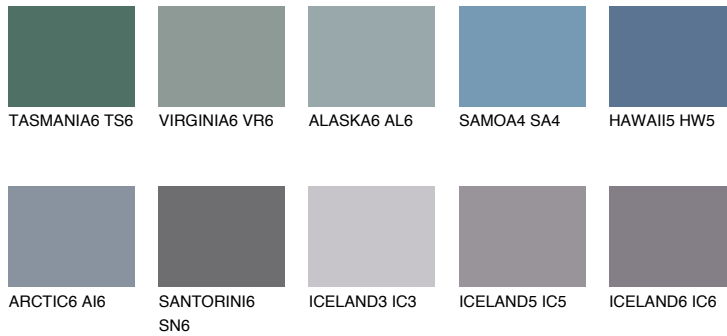

## SAPPHIRE CREEK

9%

### Matching colours

#### COLOURS