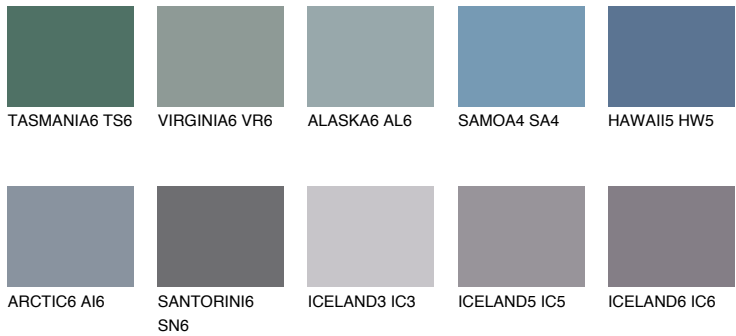

## SAPHIRE CREEK

9%

### Matching colours

#### COLOURS

#### INTENSE

For more information on plasters and paints, go to [www.ceresit.en](http://www.ceresit.en)

\*The presented colours refer to plasters and paints offered by Ceresit. Due to the use of digital techniques, the presented colours might not represent the original ones, thus they cannot be considered as a reliable colour presentation. We recommend checking the authentic colour samples.