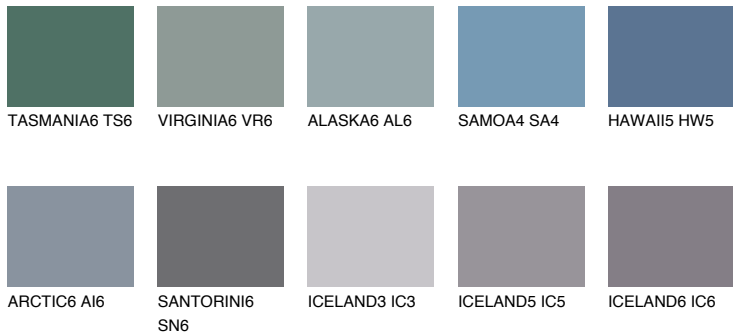

SAPHIRE CREEK

9%

Matching colours

COLOURS

INTENSE

For more information on plasters and paints, go to www.ceresit.en

*The presented colours refer to plasters and paints offered by Ceresit. Due to the use of digital techniques, the presented colours might not represent the original ones, thus they cannot be considered as a reliable colour presentation. We recommend checking the authentic colour samples.