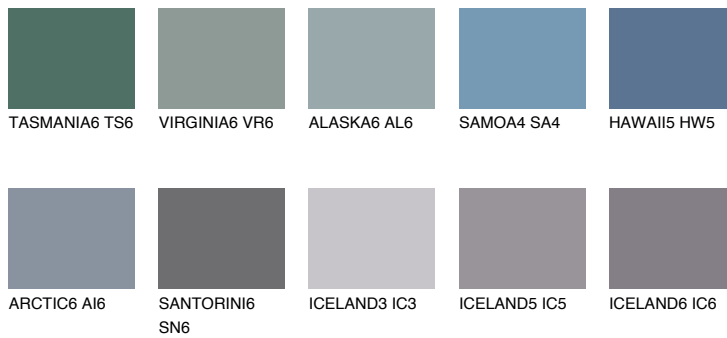

SAPHIRE CREEK

9%

Matching colours

COLOURS

INTENSE

For more information on plasters and paints, go to www.ceresit.en

*The presented colours refer to plasters and paints offered by Ceresit. Due to the use of digital techniques, the presented colours might not represent the original ones, thus they cannot be considered as a reliable colour presentation. We recommend checking the authentic colour samples.