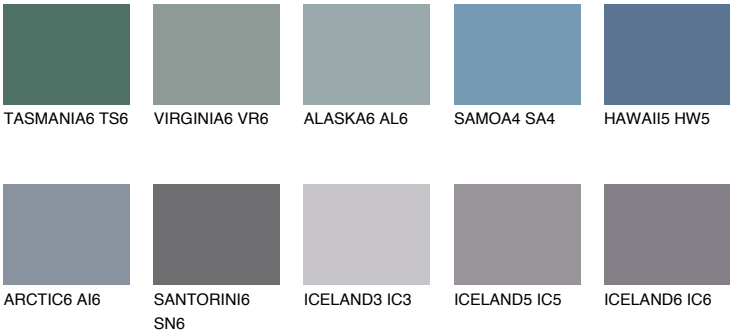

SAPHIRE CREEK

9%

Matching colours

COLOURS

INTENSE

For more information on plasters and paints, go to www.ceresit.en

*The presented colours refer to plasters and paints offered by Ceresit. Due to the use of digital techniques, the presented colours might not represent the original ones, thus they cannot be considered as a reliable colour presentation. We recommend checking the authentic colour samples.