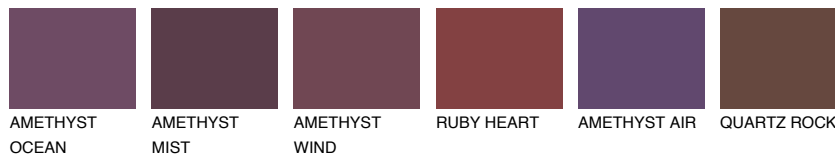

COLOUR DETAILS

SAPHIRE BAY

12%

Matching colours

COLOURS

INTENSE

For more information on plasters and paints, go to www.ceresit.en

*The presented colours refer to plasters and paints offered by Ceresit. Due to the use of digital techniques, the presented colours might not represent the original ones, thus they cannot be considered as a reliable colour presentation. We recommend checking the authentic colour samples.