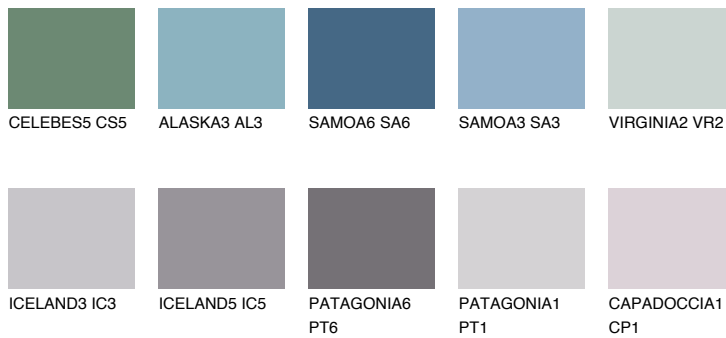

COLOUR DETAILS

SAPHIRE BAY

12%

Matching colours

COLOURS

INTENSE

For more information on plasters and paints, go to www.ceresit.en

*The presented colours refer to plasters and paints offered by Ceresit. Due to the use of digital techniques, the presented colours might not represent the original ones, thus they cannot be considered as a reliable colour presentation. We recommend checking the authentic colour samples.