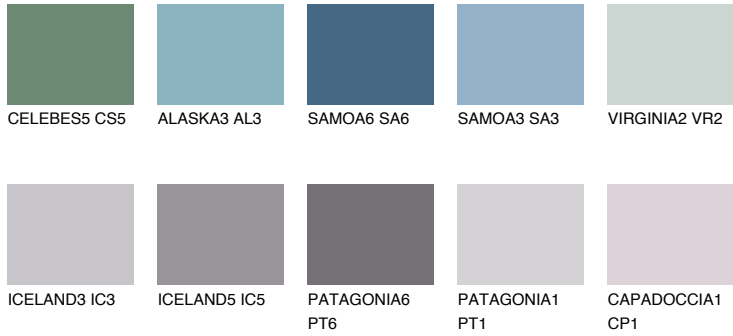

COLOUR DETAILS

SAPHIRE BAY

12%

Matching colours

COLOURS

INTENSE

For more information on plasters and paints, go to www.ceresit.en

*The presented colours refer to plasters and paints offered by Ceresit. Due to the use of digital techniques, the presented colours might not represent the original ones, thus they cannot be considered as a reliable colour presentation. We recommend checking the authentic colour samples.