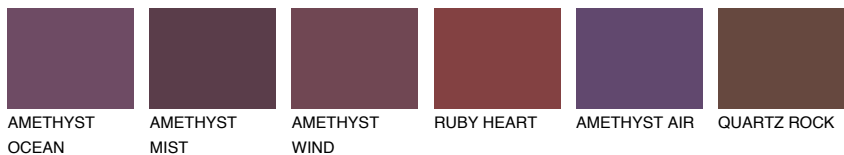

COLOUR DETAILS

SAPHIRE BAY

12%

Matching colours

COLOURS

INTENSE

For more information on plasters and paints, go to www.ceresit.en

*The presented colours refer to plasters and paints offered by Ceresit. Due to the use of digital techniques, the presented colours might not represent the original ones, thus they cannot be considered as a reliable colour presentation. We recommend checking the authentic colour samples.