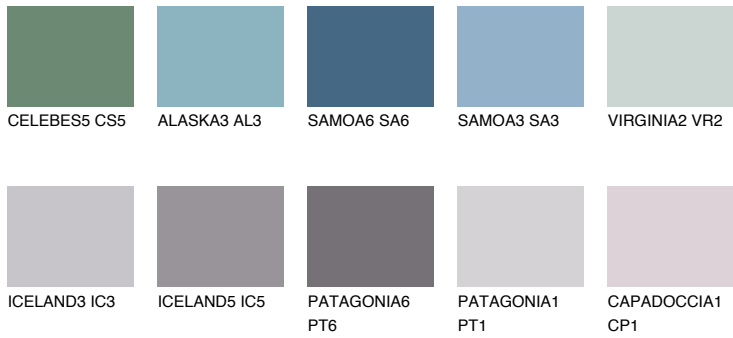

COLOUR DETAILS

SAPHIRE BAY

12%

Matching colours

COLOURS

INTENSE

For more information on plasters and paints, go to www.ceresit.en

*The presented colours refer to plasters and paints offered by Ceresit. Due to the use of digital techniques, the presented colours might not represent the original ones, thus they cannot be considered as a reliable colour presentation. We recommend checking the authentic colour samples.