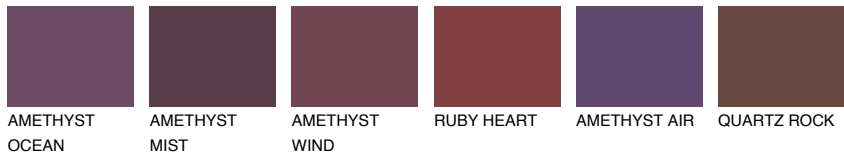

COLOUR DETAILS

SAPHIRE BAY

12%

Matching colours

COLOURS

INTENSE

For more information on plasters and paints, go to www.ceresit.en

*The presented colours refer to plasters and paints offered by Ceresit. Due to the use of digital techniques, the presented colours might not represent the original ones, thus they cannot be considered as a reliable colour presentation. We recommend checking the authentic colour samples.