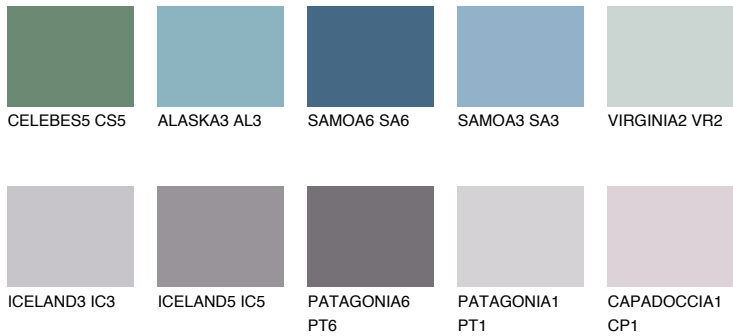

COLOUR DETAILS

SAPHIRE BAY

12%

Matching colours

COLOURS

INTENSE

For more information on plasters and paints, go to www.ceresit.en

*The presented colours refer to plasters and paints offered by Ceresit. Due to the use of digital techniques, the presented colours might not represent the original ones, thus they cannot be considered as a reliable colour presentation. We recommend checking the authentic colour samples.