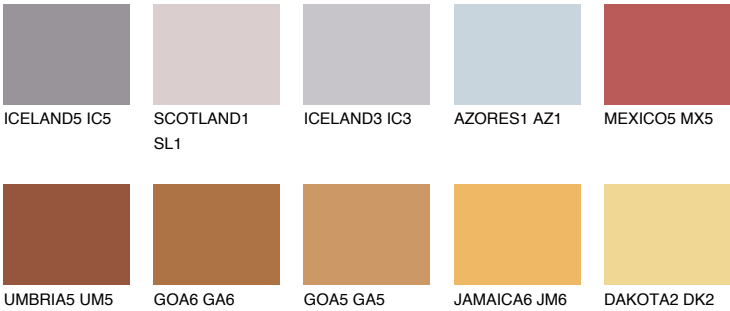

RUBY SUNSET

13%

Matching colours

COLOURS

INTENSE

For more information on plasters and paints, go to www.ceresit.en

*The presented colours refer to plasters and paints offered by Ceresit. Due to the use of digital techniques, the presented colours might not represent the original ones, thus they cannot be considered as a reliable colour presentation. We recommend checking the authentic colour samples.