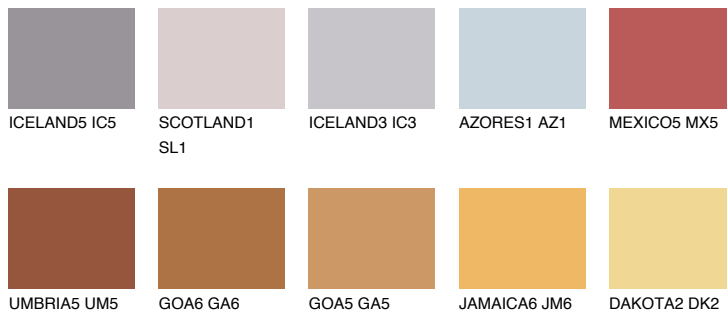

# COLOUR DETAILS

## RUBY SUNSET

13%

### Matching colours

#### COLOURS