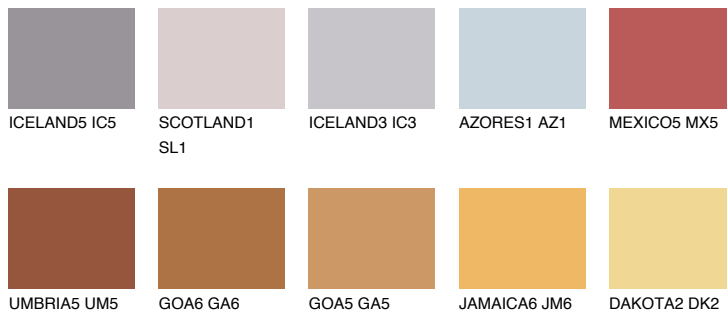

COLOUR DETAILS

RUBY SUNSET

13%

Matching colours

COLOURS

INTENSE

For more information on plasters and paints, go to www.ceresit.en

*The presented colours refer to plasters and paints offered by Ceresit. Due to the use of digital techniques, the presented colours might not represent the original ones, thus they cannot be considered as a reliable colour presentation. We recommend checking the authentic colour samples.