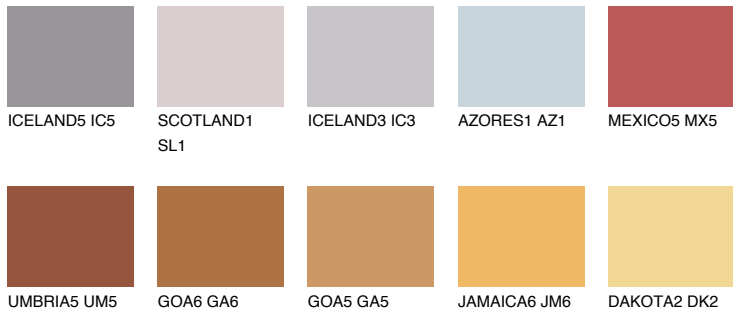

COLOUR DETAILS

RUBY SUNSET

13%

Matching colours

COLOURS

INTENSE

For more information on plasters and paints, go to www.ceresit.en

*The presented colours refer to plasters and paints offered by Ceresit. Due to the use of digital techniques, the presented colours might not represent the original ones, thus they cannot be considered as a reliable colour presentation. We recommend checking the authentic colour samples.