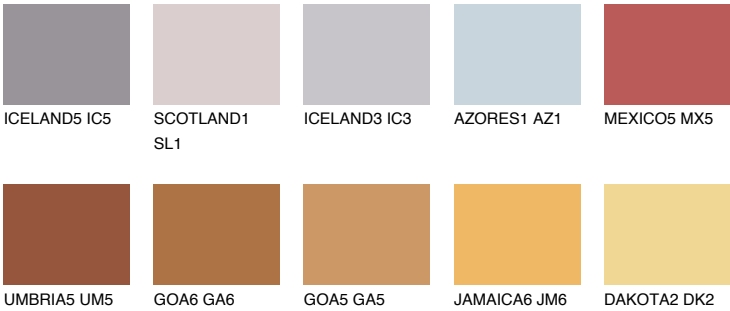

# COLOUR DETAILS

## RUBY SUNSET

13%

### Matching colours

#### COLOURS