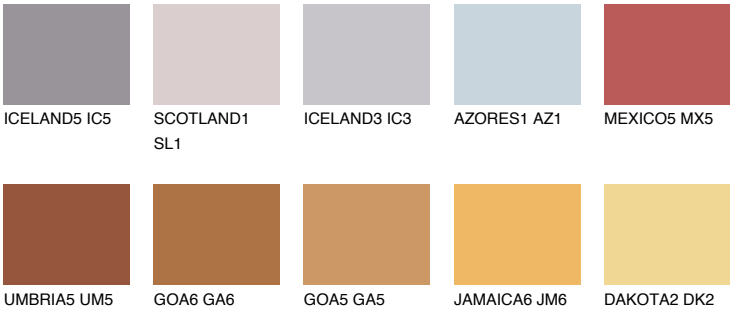

COLOUR DETAILS

RUBY SUNSET

13%

Matching colours

COLOURS

INTENSE

For more information on plasters and paints, go to www.ceresit.en

*The presented colours refer to plasters and paints offered by Ceresit. Due to the use of digital techniques, the presented colours might not represent the original ones, thus they cannot be considered as a reliable colour presentation. We recommend checking the authentic colour samples.