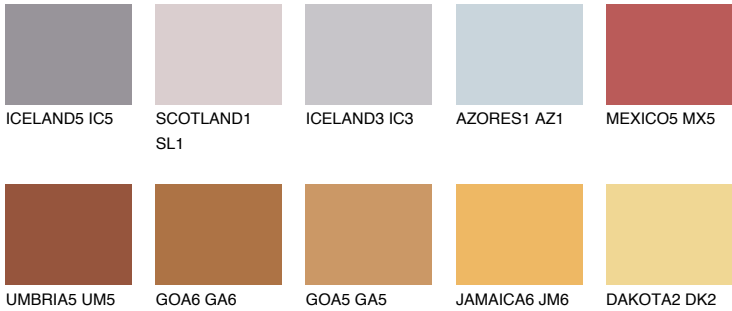

COLOUR DETAILS

RUBY SUNSET

13%

Matching colours

COLOURS

INTENSE

For more information on plasters and paints, go to www.ceresit.en

*The presented colours refer to plasters and paints offered by Ceresit. Due to the use of digital techniques, the presented colours might not represent the original ones, thus they cannot be considered as a reliable colour presentation. We recommend checking the authentic colour samples.