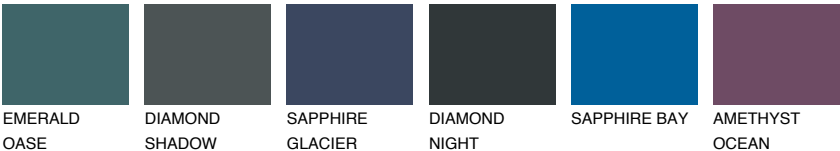

RUBY ROSE

14%

Matching colours

COLOURS

INTENSE

For more information on plasters and paints, go to www.ceresit.en

*The presented colours refer to plasters and paints offered by Ceresit. Due to the use of digital techniques, the presented colours might not represent the original ones, thus they cannot be considered as a reliable colour presentation. We recommend checking the authentic colour samples.