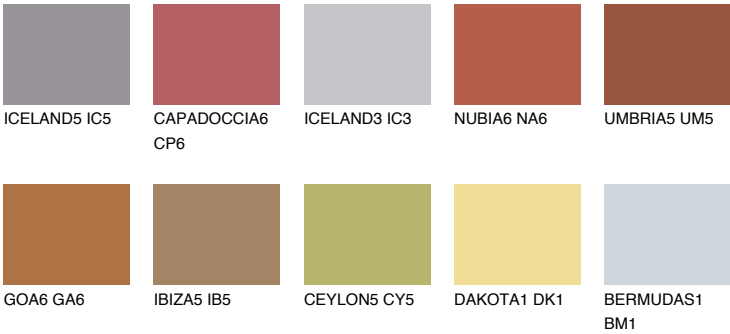

## RUBY ROSE

14%

### Matching colours

#### COLOURS

#### INTENSE

For more information on plasters and paints, go to [www.ceresit.en](http://www.ceresit.en)

\*The presented colours refer to plasters and paints offered by Ceresit. Due to the use of digital techniques, the presented colours might not represent the original ones, thus they cannot be considered as a reliable colour presentation. We recommend checking the authentic colour samples.