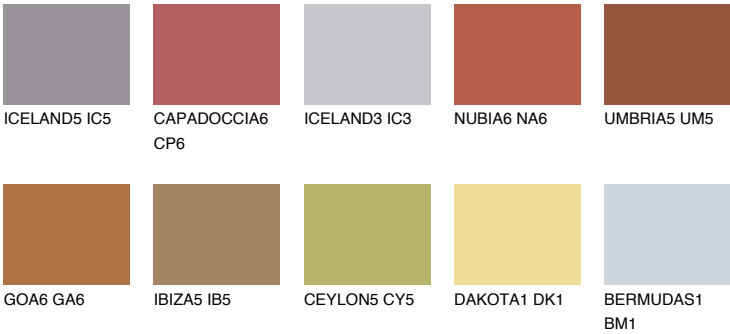

RUBY ROSE

14%

Matching colours

COLOURS

INTENSE

For more information on plasters and paints, go to www.ceresit.en

*The presented colours refer to plasters and paints offered by Ceresit. Due to the use of digital techniques, the presented colours might not represent the original ones, thus they cannot be considered as a reliable colour presentation. We recommend checking the authentic colour samples.