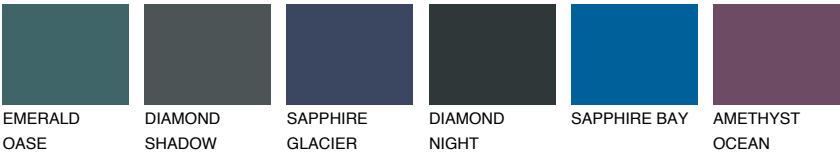

RUBY ROSE

14%

Matching colours

COLOURS

INTENSE

For more information on plasters and paints, go to www.ceresit.en

*The presented colours refer to plasters and paints offered by Ceresit. Due to the use of digital techniques, the presented colours might not represent the original ones, thus they cannot be considered as a reliable colour presentation. We recommend checking the authentic colour samples.