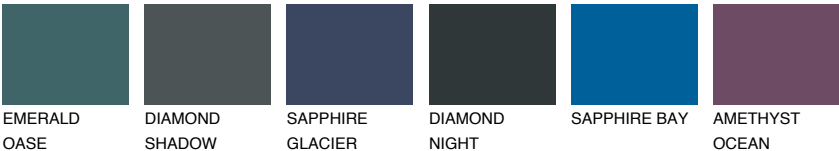

RUBY ROSE

14%

Matching colours

COLOURS

INTENSE

For more information on plasters and paints, go to www.ceresit.en

*The presented colours refer to plasters and paints offered by Ceresit. Due to the use of digital techniques, the presented colours might not represent the original ones, thus they cannot be considered as a reliable colour presentation. We recommend checking the authentic colour samples.