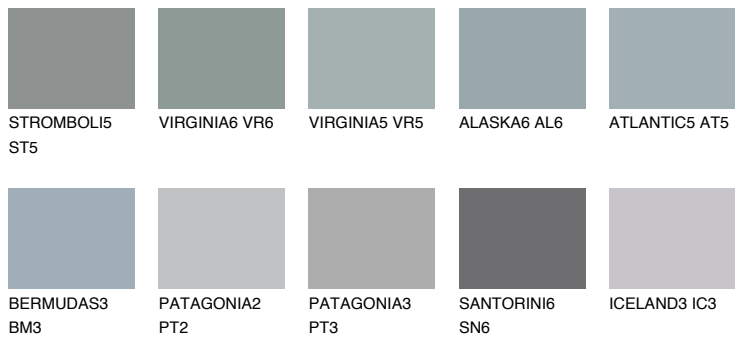

COLOUR DETAILS

ATLANTIC6 AT6

☀ 37% **TSR 35%**

Matching colours

COLOURS

INTENSE

For more information on plasters and paints, go to www.ceresit.en

*The presented colours refer to plasters and paints offered by Ceresit. Due to the use of digital techniques, the presented colours might not represent the original ones, thus they cannot be considered as a reliable colour presentation. We recommend checking the authentic colour samples.