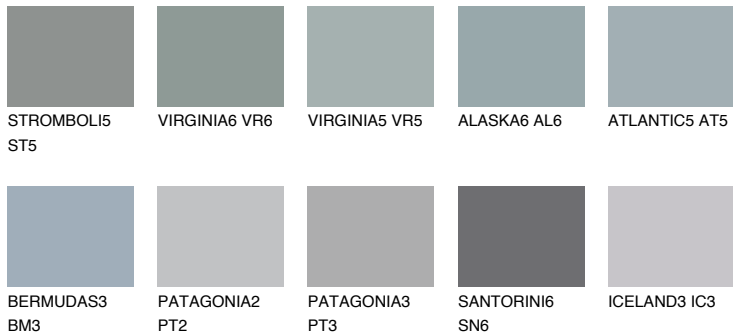

# COLOUR DETAILS

## ATLANTIC6 AT6

37% TSR 35%

### Matching colours

#### COLOURS