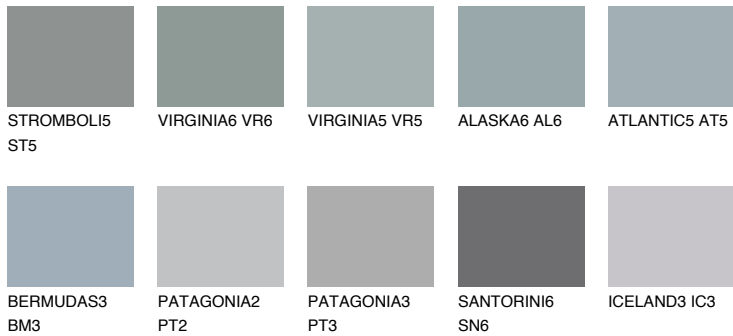

COLOUR DETAILS

ATLANTIC6 AT6

37% TSR 35%

Matching colours

COLOURS

INTENSE

For more information on plasters and paints, go to www.ceresit.en

*The presented colours refer to plasters and paints offered by Ceresit. Due to the use of digital techniques, the presented colours might not represent the original ones, thus they cannot be considered as a reliable colour presentation. We recommend checking the authentic colour samples.