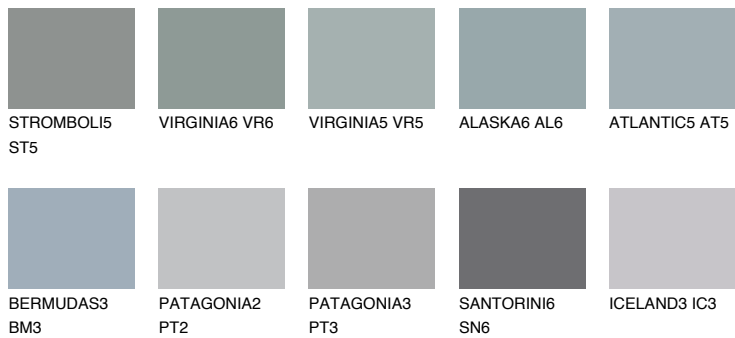

COLOUR DETAILS

ATLANTIC6 AT6

37% TSR 35%

Matching colours

COLOURS

INTENSE

For more information on plasters and paints, go to www.ceresit.en

*The presented colours refer to plasters and paints offered by Ceresit. Due to the use of digital techniques, the presented colours might not represent the original ones, thus they cannot be considered as a reliable colour presentation. We recommend checking the authentic colour samples.