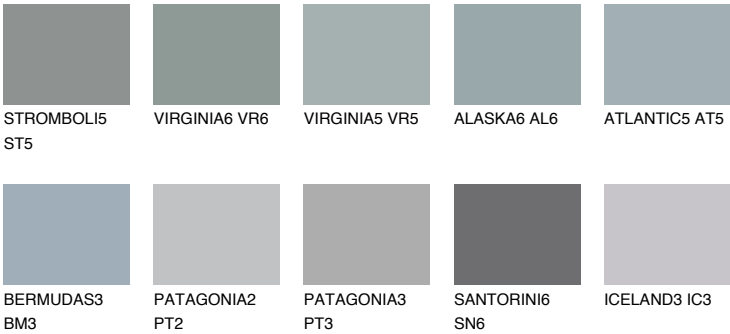

## ATLANTIC6 AT6

☀ 37%    **TSR 35%**

### Matching colours

#### COLOURS

#### INTENSE

For more information on plasters and paints, go to [www.ceresit.en](http://www.ceresit.en)

\*The presented colours refer to plasters and paints offered by Ceresit. Due to the use of digital techniques, the presented colours might not represent the original ones, thus they cannot be considered as a reliable colour presentation. We recommend checking the authentic colour samples.