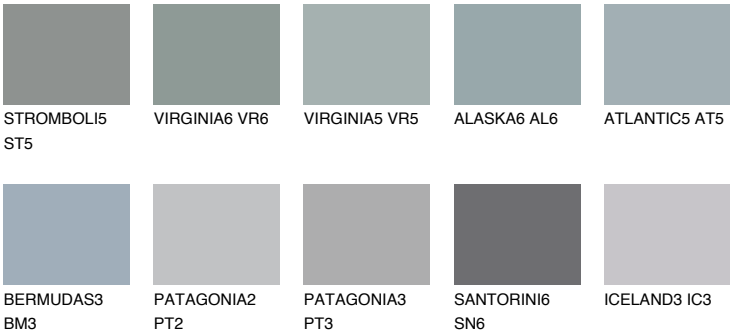

ATLANTIC6 AT6

☀ 37% **TSR 35%**

Matching colours

COLOURS

INTENSE

For more information on plasters and paints, go to www.ceresit.en

*The presented colours refer to plasters and paints offered by Ceresit. Due to the use of digital techniques, the presented colours might not represent the original ones, thus they cannot be considered as a reliable colour presentation. We recommend checking the authentic colour samples.