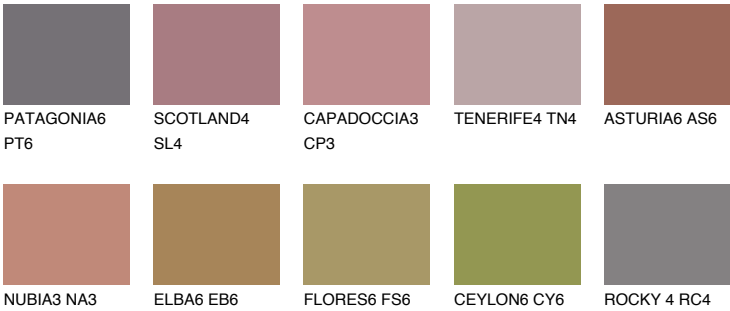

## RUBY HEART

12%

### Matching colours

#### COLOURS

#### INTENSE

For more information on plasters and paints, go to [www.ceresit.en](http://www.ceresit.en)

\*The presented colours refer to plasters and paints offered by Ceresit. Due to the use of digital techniques, the presented colours might not represent the original ones, thus they cannot be considered as a reliable colour presentation. We recommend checking the authentic colour samples.