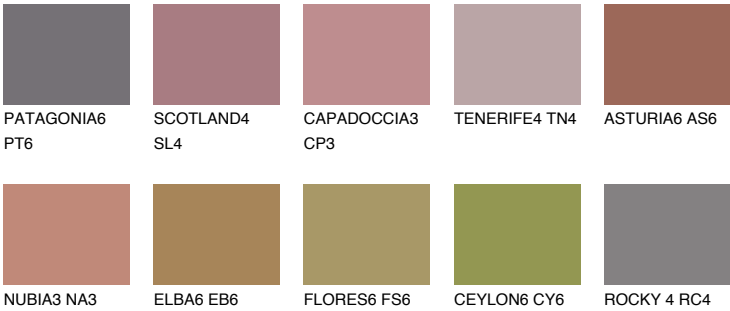

RUBY HEART

12%

Matching colours

COLOURS

INTENSE

For more information on plasters and paints, go to www.ceresit.en

*The presented colours refer to plasters and paints offered by Ceresit. Due to the use of digital techniques, the presented colours might not represent the original ones, thus they cannot be considered as a reliable colour presentation. We recommend checking the authentic colour samples.