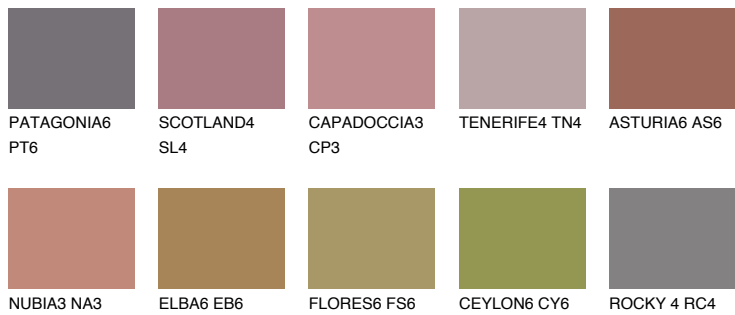

COLOUR DETAILS

RUBY HEART

12%

Matching colours

COLOURS

INTENSE

For more information on plasters and paints, go to www.ceresit.en

*The presented colours refer to plasters and paints offered by Ceresit. Due to the use of digital techniques, the presented colours might not represent the original ones, thus they cannot be considered as a reliable colour presentation. We recommend checking the authentic colour samples.