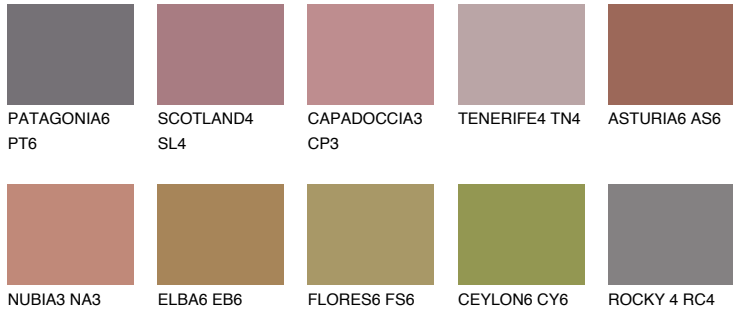

COLOUR DETAILS

RUBY HEART

12%

Matching colours

COLOURS

INTENSE

For more information on plasters and paints, go to www.ceresit.en

*The presented colours refer to plasters and paints offered by Ceresit. Due to the use of digital techniques, the presented colours might not represent the original ones, thus they cannot be considered as a reliable colour presentation. We recommend checking the authentic colour samples.