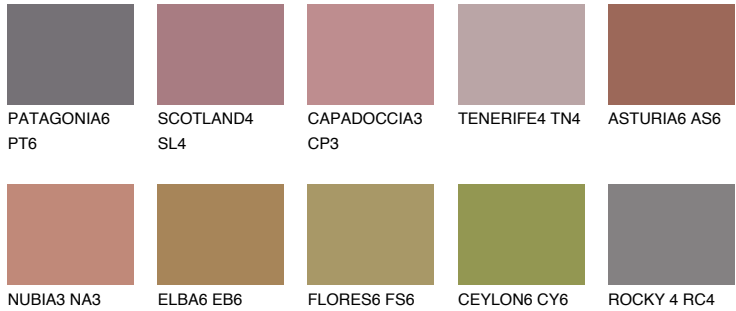

COLOUR DETAILS

RUBY HEART

12%

Matching colours

COLOURS

INTENSE

For more information on plasters and paints, go to www.ceresit.en

*The presented colours refer to plasters and paints offered by Ceresit. Due to the use of digital techniques, the presented colours might not represent the original ones, thus they cannot be considered as a reliable colour presentation. We recommend checking the authentic colour samples.