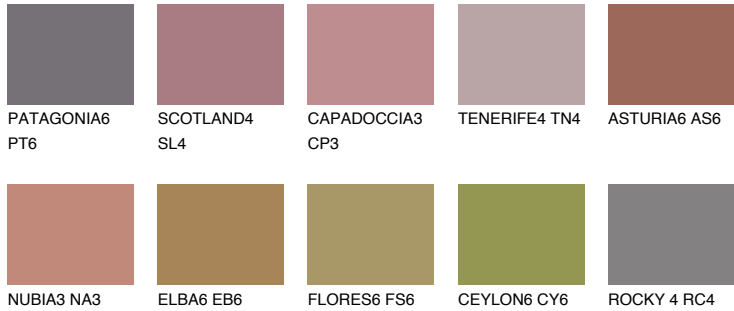

COLOUR DETAILS

RUBY HEART

12%

Matching colours

COLOURS

INTENSE

For more information on plasters and paints, go to www.ceresit.en

*The presented colours refer to plasters and paints offered by Ceresit. Due to the use of digital techniques, the presented colours might not represent the original ones, thus they cannot be considered as a reliable colour presentation. We recommend checking the authentic colour samples.