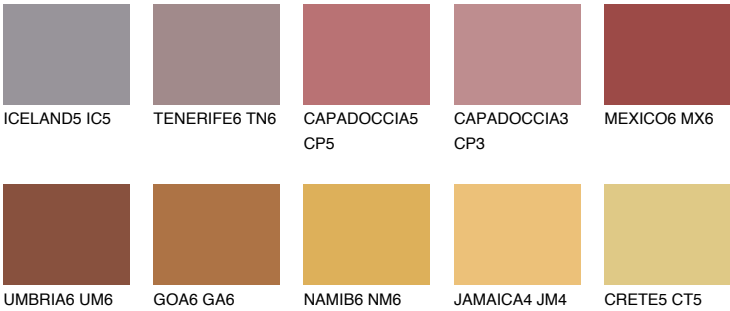

RUBY FIRE

15%

Matching colours

COLOURS

INTENSE

For more information on plasters and paints, go to www.ceresit.en

*The presented colours refer to plasters and paints offered by Ceresit. Due to the use of digital techniques, the presented colours might not represent the original ones, thus they cannot be considered as a reliable colour presentation. We recommend checking the authentic colour samples.