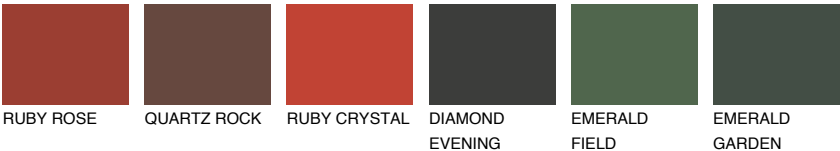

RUBY FIRE

15%

Matching colours

COLOURS

INTENSE

For more information on plasters and paints, go to www.ceresit.en

*The presented colours refer to plasters and paints offered by Ceresit. Due to the use of digital techniques, the presented colours might not represent the original ones, thus they cannot be considered as a reliable colour presentation. We recommend checking the authentic colour samples.