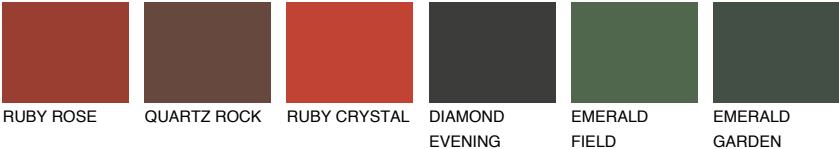

RUBY FIRE

15%

Matching colours

COLOURS

INTENSE

For more information on plasters and paints, go to www.ceresit.en

*The presented colours refer to plasters and paints offered by Ceresit. Due to the use of digital techniques, the presented colours might not represent the original ones, thus they cannot be considered as a reliable colour presentation. We recommend checking the authentic colour samples.