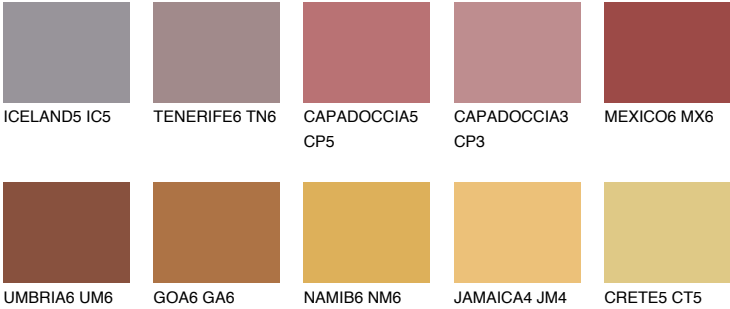

RUBY FIRE

15%

Matching colours

COLOURS

INTENSE

For more information on plasters and paints, go to www.ceresit.en

*The presented colours refer to plasters and paints offered by Ceresit. Due to the use of digital techniques, the presented colours might not represent the original ones, thus they cannot be considered as a reliable colour presentation. We recommend checking the authentic colour samples.