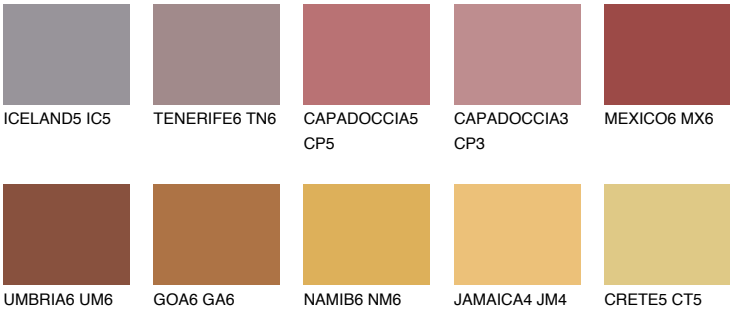

## RUBY FIRE

15%

### Matching colours

#### COLOURS

#### INTENSE

For more information on plasters and paints, go to [www.ceresit.en](http://www.ceresit.en)

\*The presented colours refer to plasters and paints offered by Ceresit. Due to the use of digital techniques, the presented colours might not represent the original ones, thus they cannot be considered as a reliable colour presentation. We recommend checking the authentic colour samples.