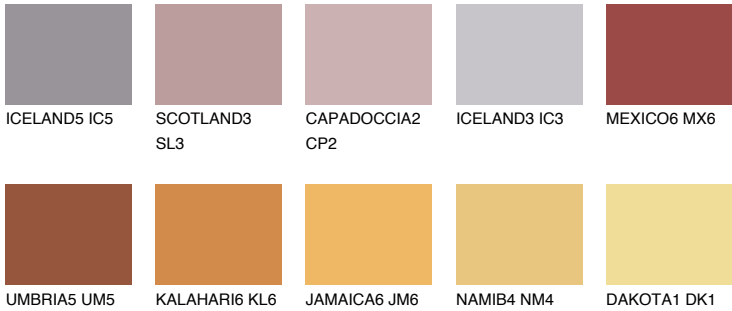

COLOUR DETAILS

RUBY CRYSTAL

19%

Matching colours

COLOURS

INTENSE

For more information on plasters and paints, go to www.ceresit.en

*The presented colours refer to plasters and paints offered by Ceresit. Due to the use of digital techniques, the presented colours might not represent the original ones, thus they cannot be considered as a reliable colour presentation. We recommend checking the authentic colour samples.