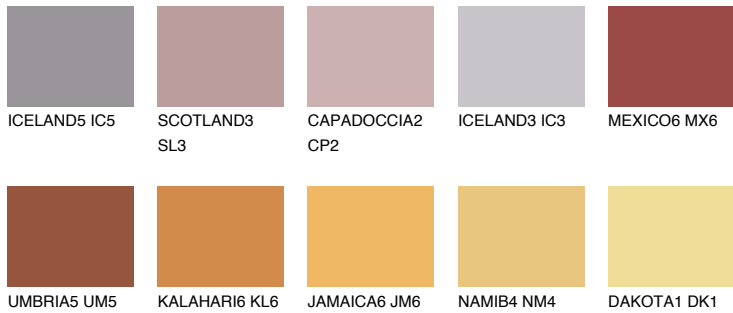

COLOUR DETAILS

RUBY CRYSTAL

19%

Matching colours

COLOURS

INTENSE

For more information on plasters and paints, go to www.ceresit.en

*The presented colours refer to plasters and paints offered by Ceresit. Due to the use of digital techniques, the presented colours might not represent the original ones, thus they cannot be considered as a reliable colour presentation. We recommend checking the authentic colour samples.