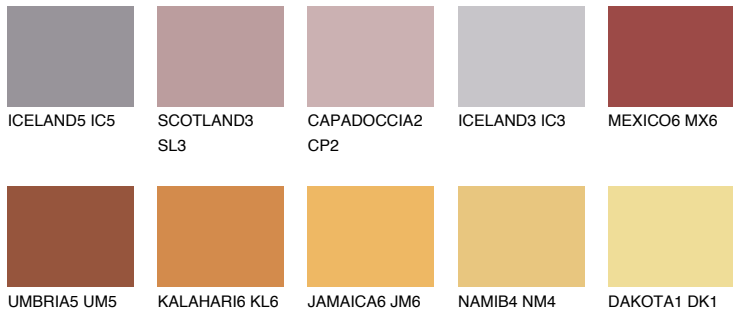

COLOUR DETAILS

RUBY CRYSTAL

19%

Matching colours

COLOURS

INTENSE

For more information on plasters and paints, go to www.ceresit.en

*The presented colours refer to plasters and paints offered by Ceresit. Due to the use of digital techniques, the presented colours might not represent the original ones, thus they cannot be considered as a reliable colour presentation. We recommend checking the authentic colour samples.