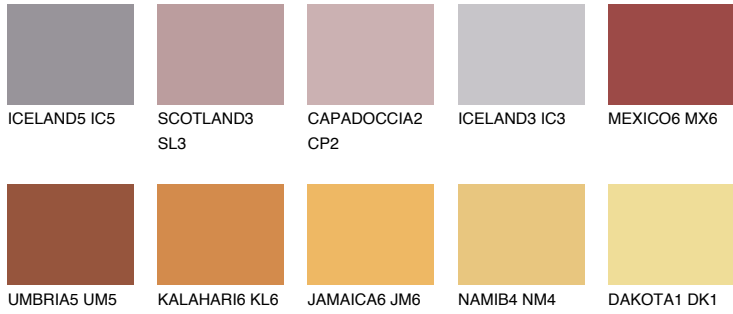

COLOUR DETAILS

RUBY CRYSTAL

19%

Matching colours

COLOURS

INTENSE

For more information on plasters and paints, go to www.ceresit.en

*The presented colours refer to plasters and paints offered by Ceresit. Due to the use of digital techniques, the presented colours might not represent the original ones, thus they cannot be considered as a reliable colour presentation. We recommend checking the authentic colour samples.